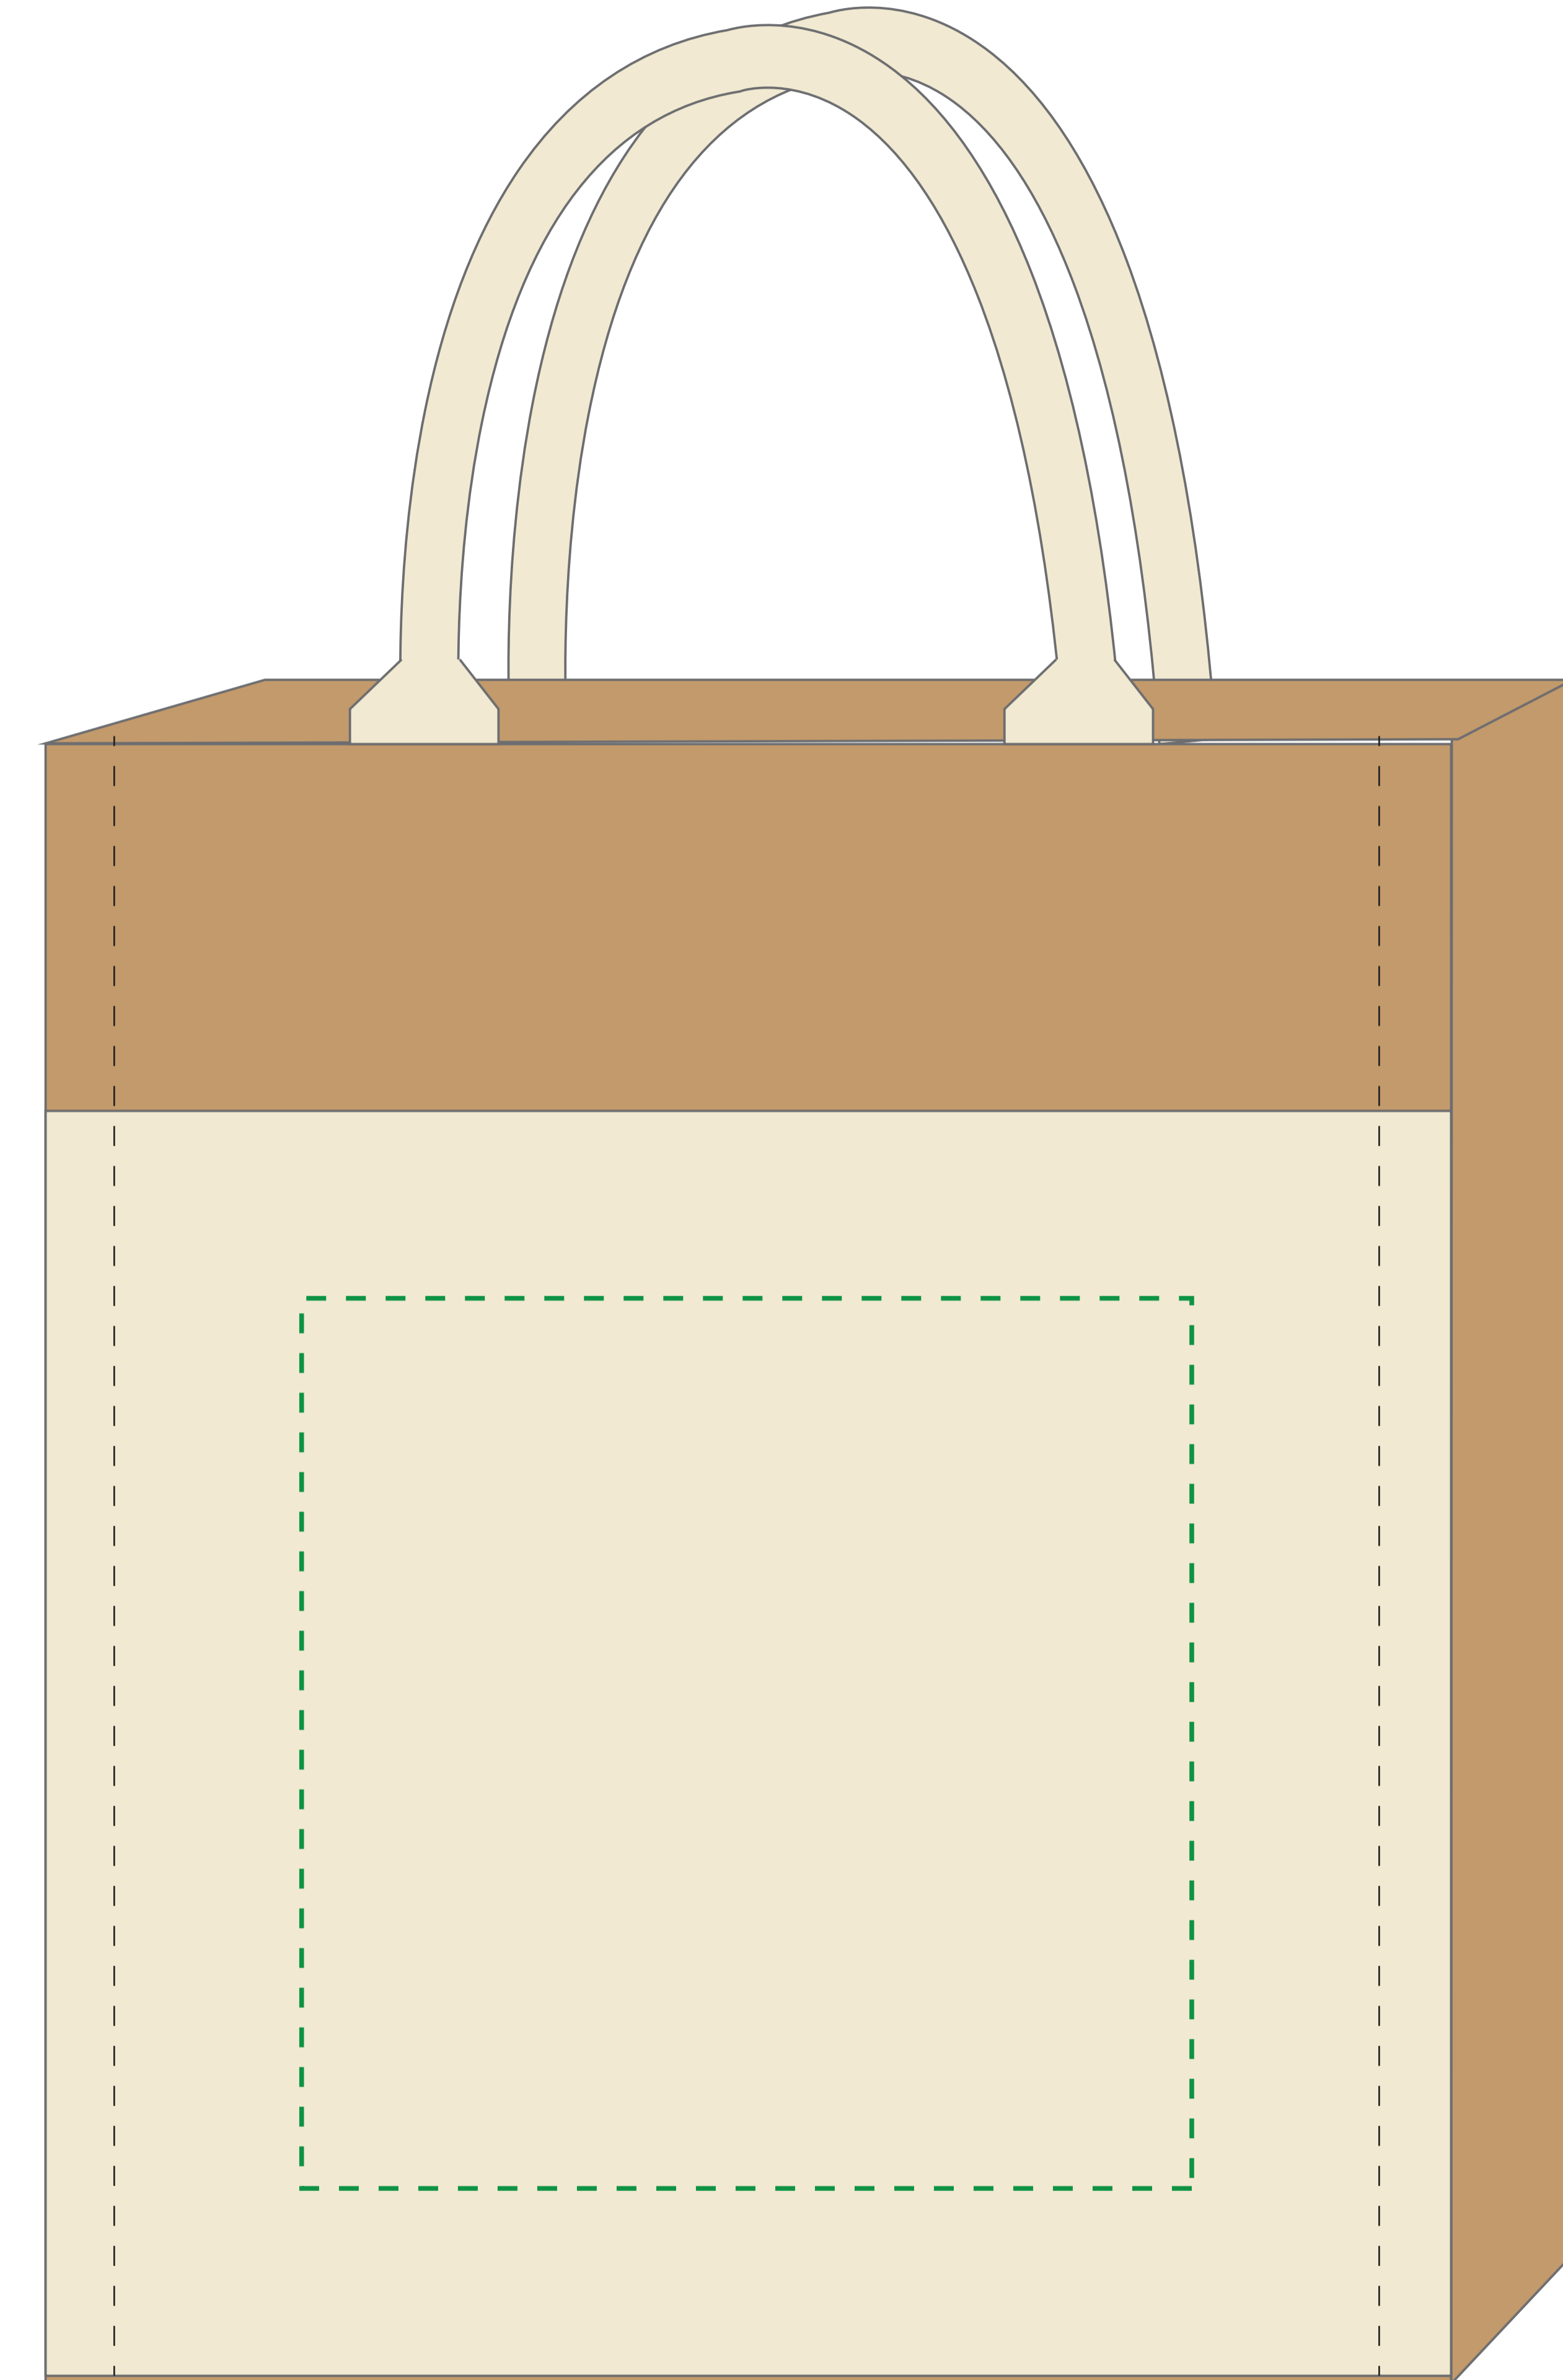

Front

Back

Bag Size: 30cm(W) x 35cm(H) x 15cm(D)
Style: SBA (Side Opening Bag)
----- Printing Area : 19cm(W) x 19cm(H)
(Do not print beyond this area)