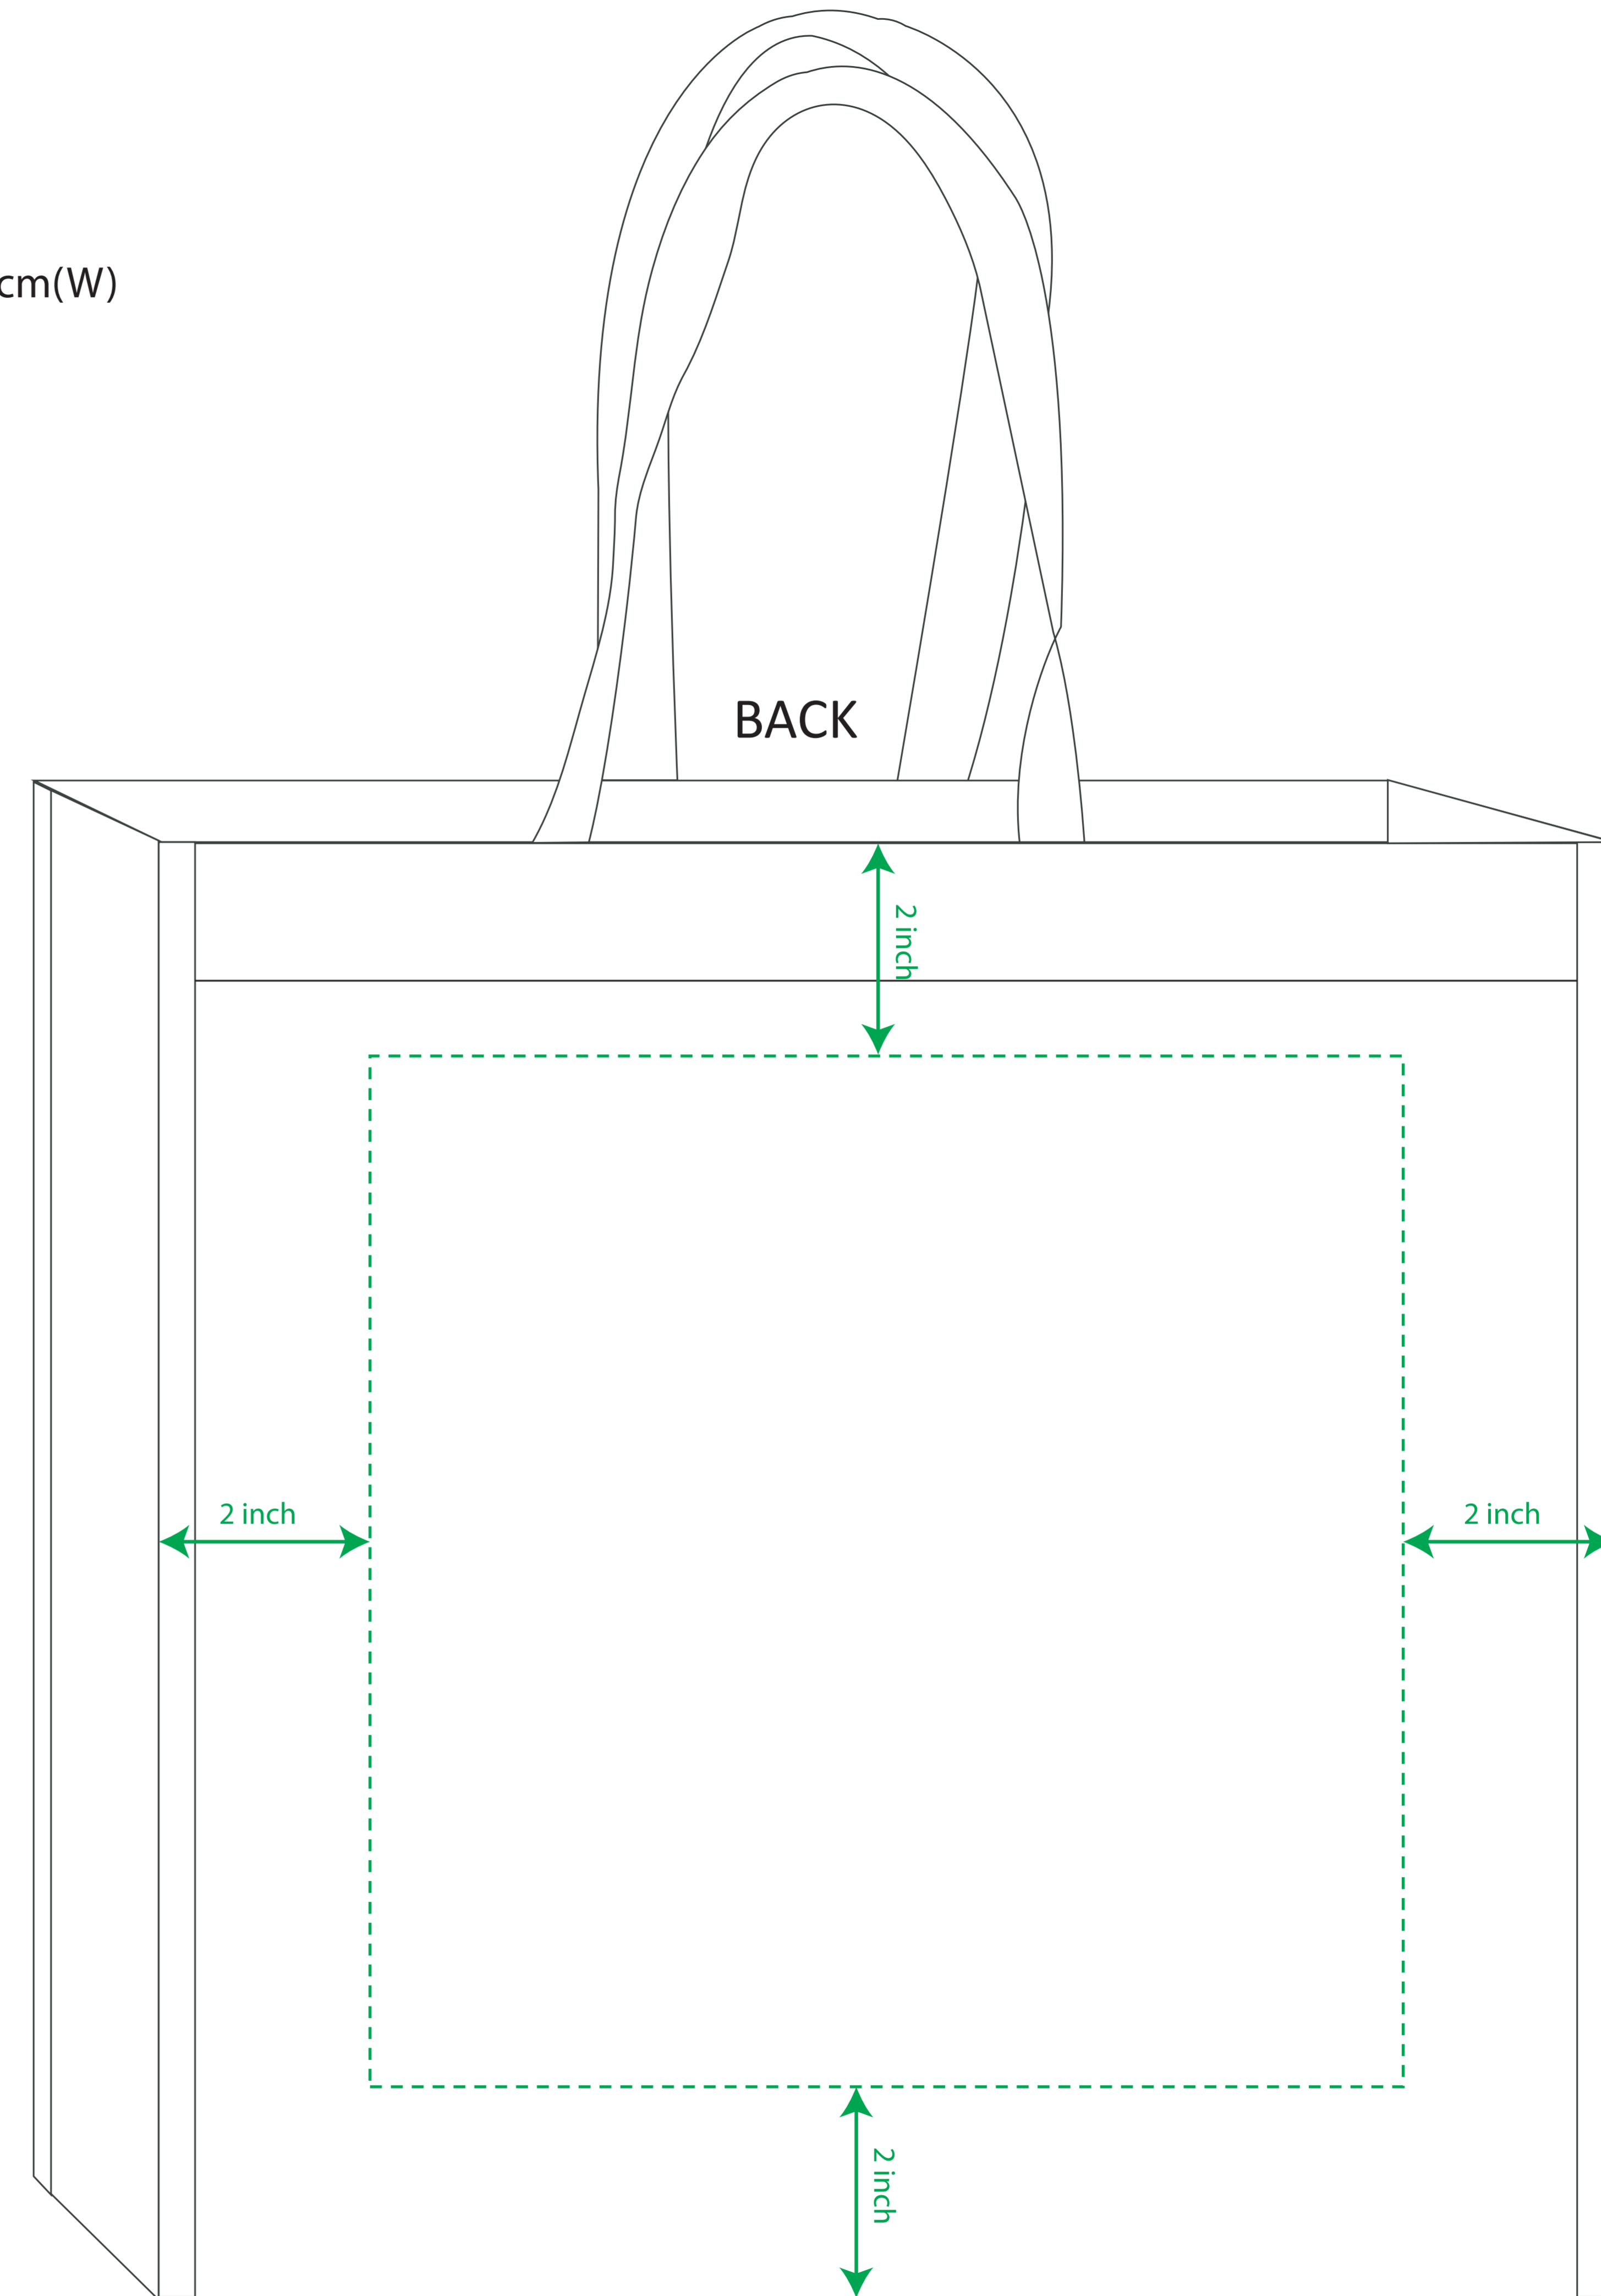

Bag Size

35cm(H) x 35cm(L) x 10cm(W)

 Pantone XXXX
SILKSCREEN

ARTWORK CONFIRMATION

Please carefully check the spelling, font, text, graphics, size, pantone colour and other details. We will not be responsible for mistake after artwork is confirmed. Final products are subject to +/- 5% variance of the artwork. *additional cost applies if logo enlarged, increase number of printing colour or printing spot.