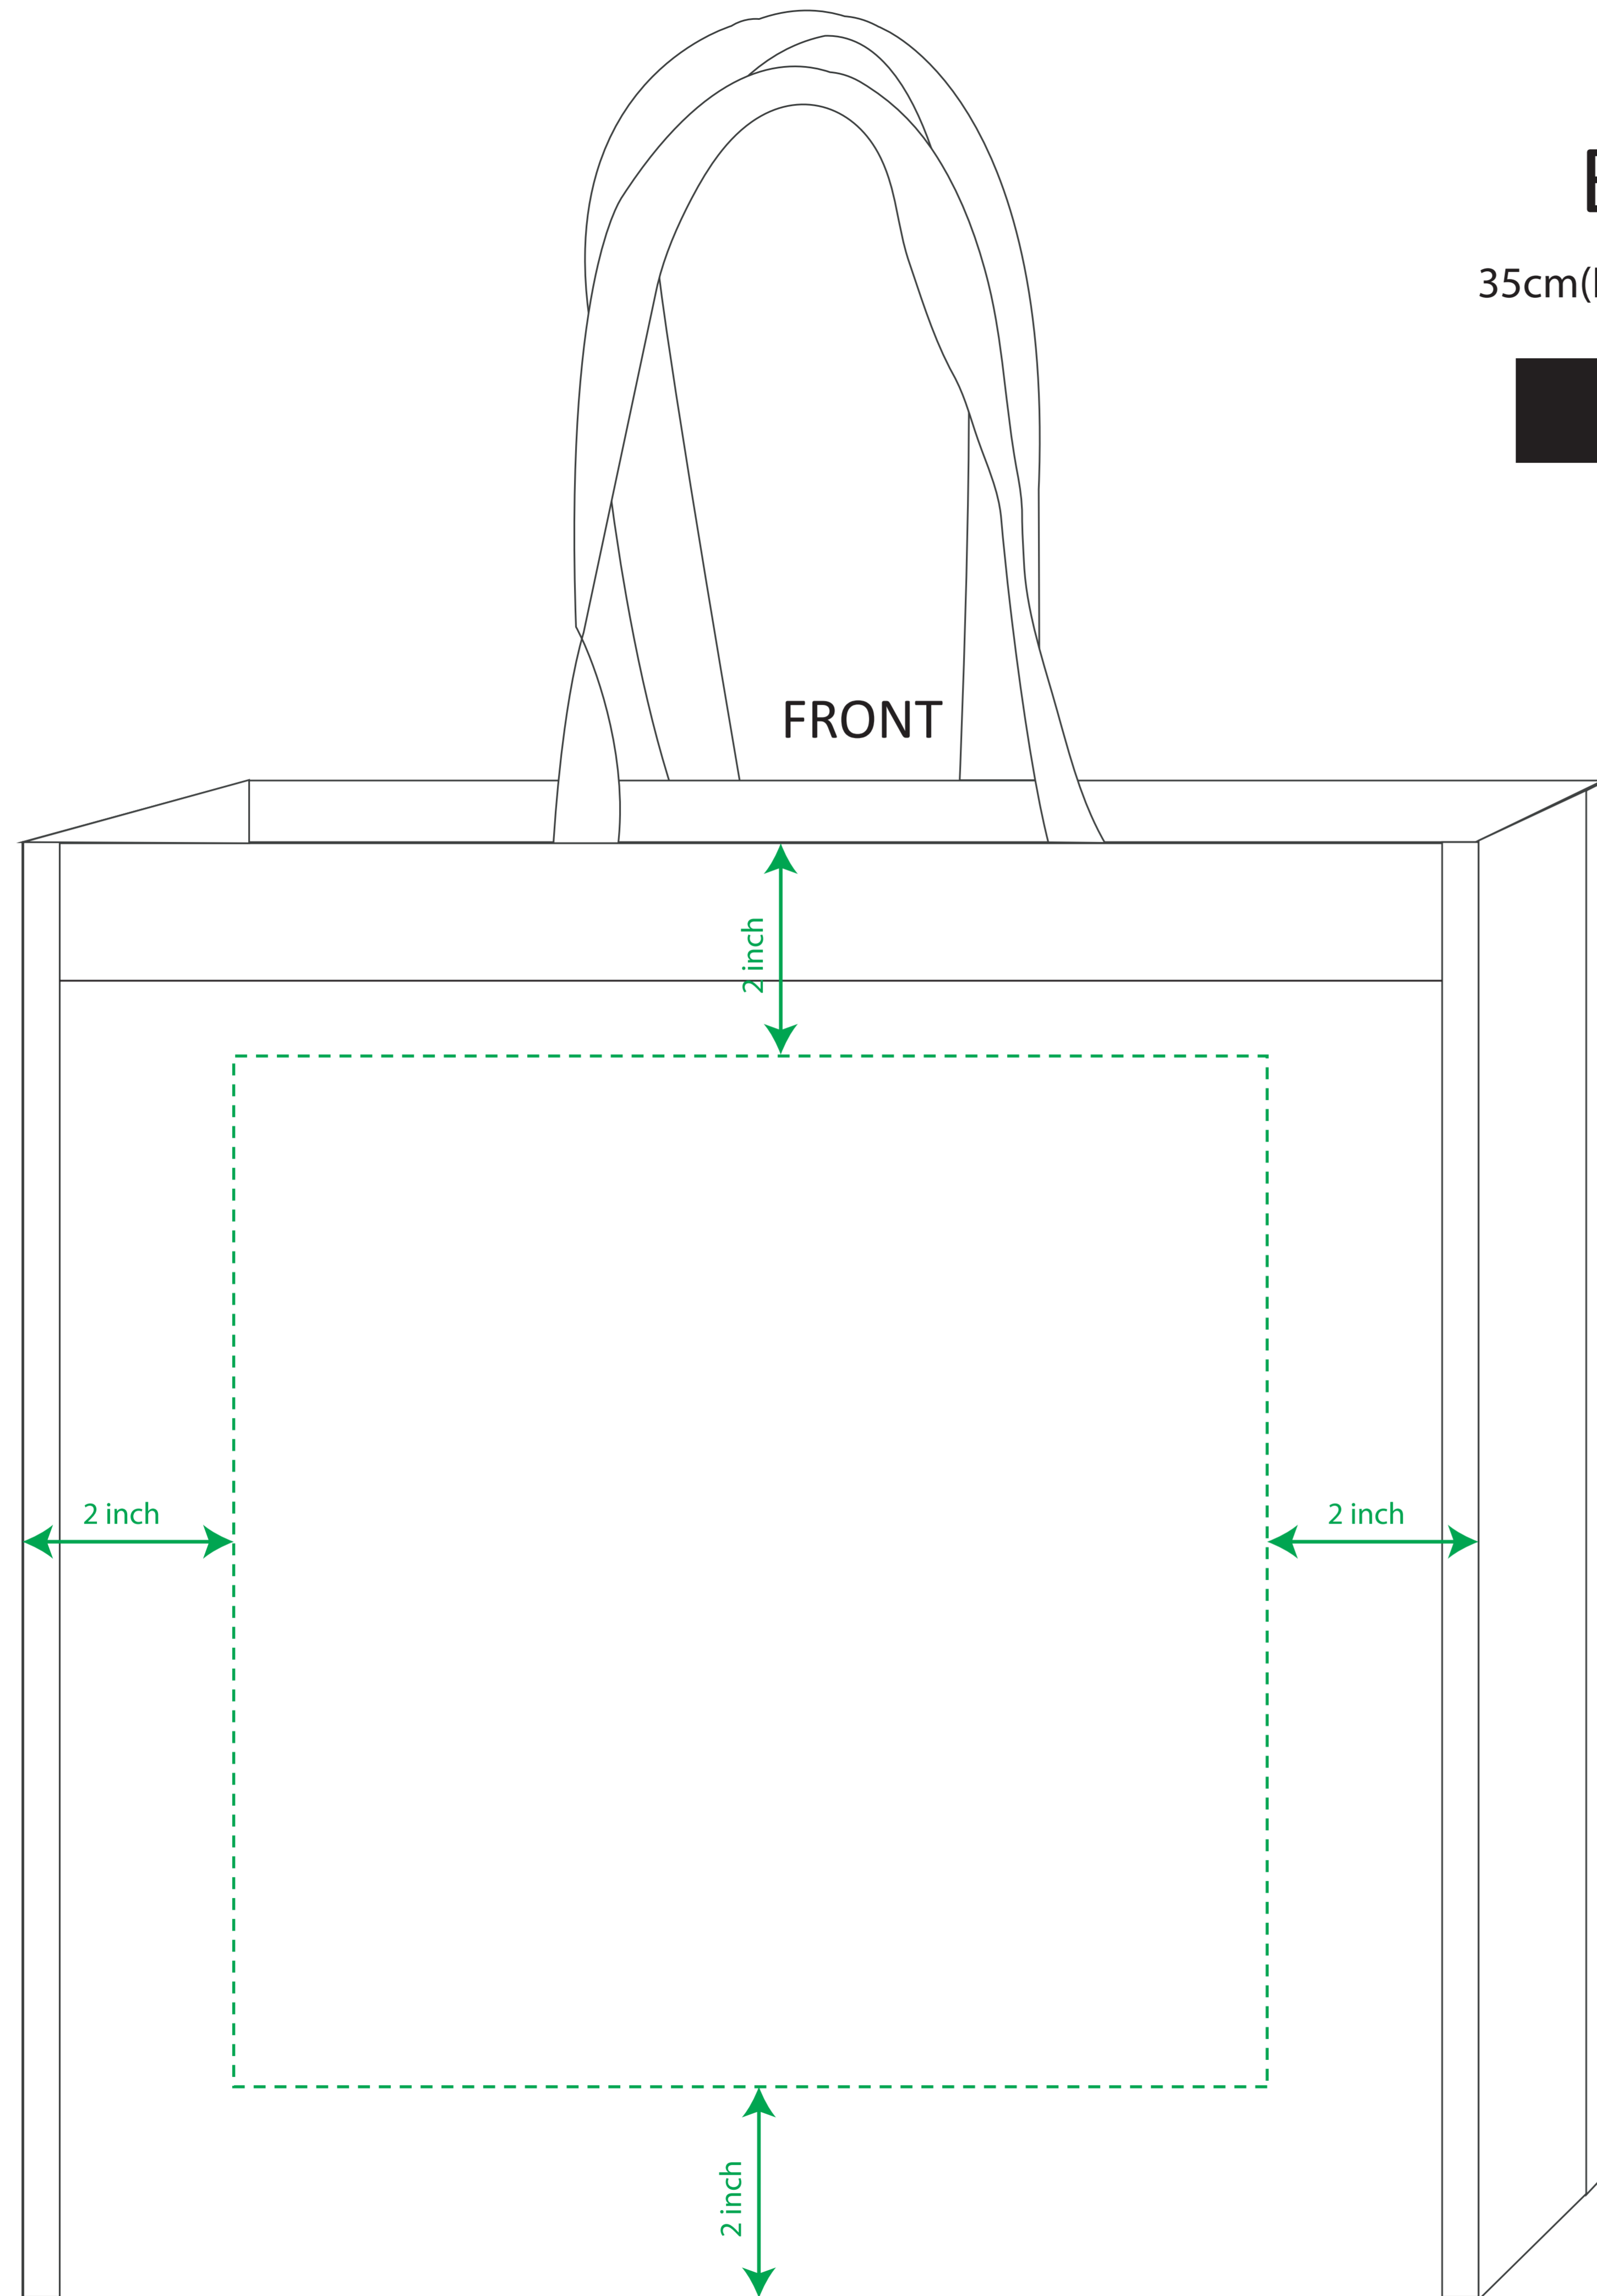

Bag Size

35cm(H) x 35cm(L) x 10cm(W)

 Pantone XXXX
SILKSCREEN

ARTWORK CONFIRMATION

Please carefully check the spelling, font, text, graphics, size, pantone colour and other details. We will not be responsible for mistake after artwork is confirmed. Final products are subject to +/- 5% variance of the artwork. *additional cost applies if logo enlarged, increase number of printing colour or printing spot.