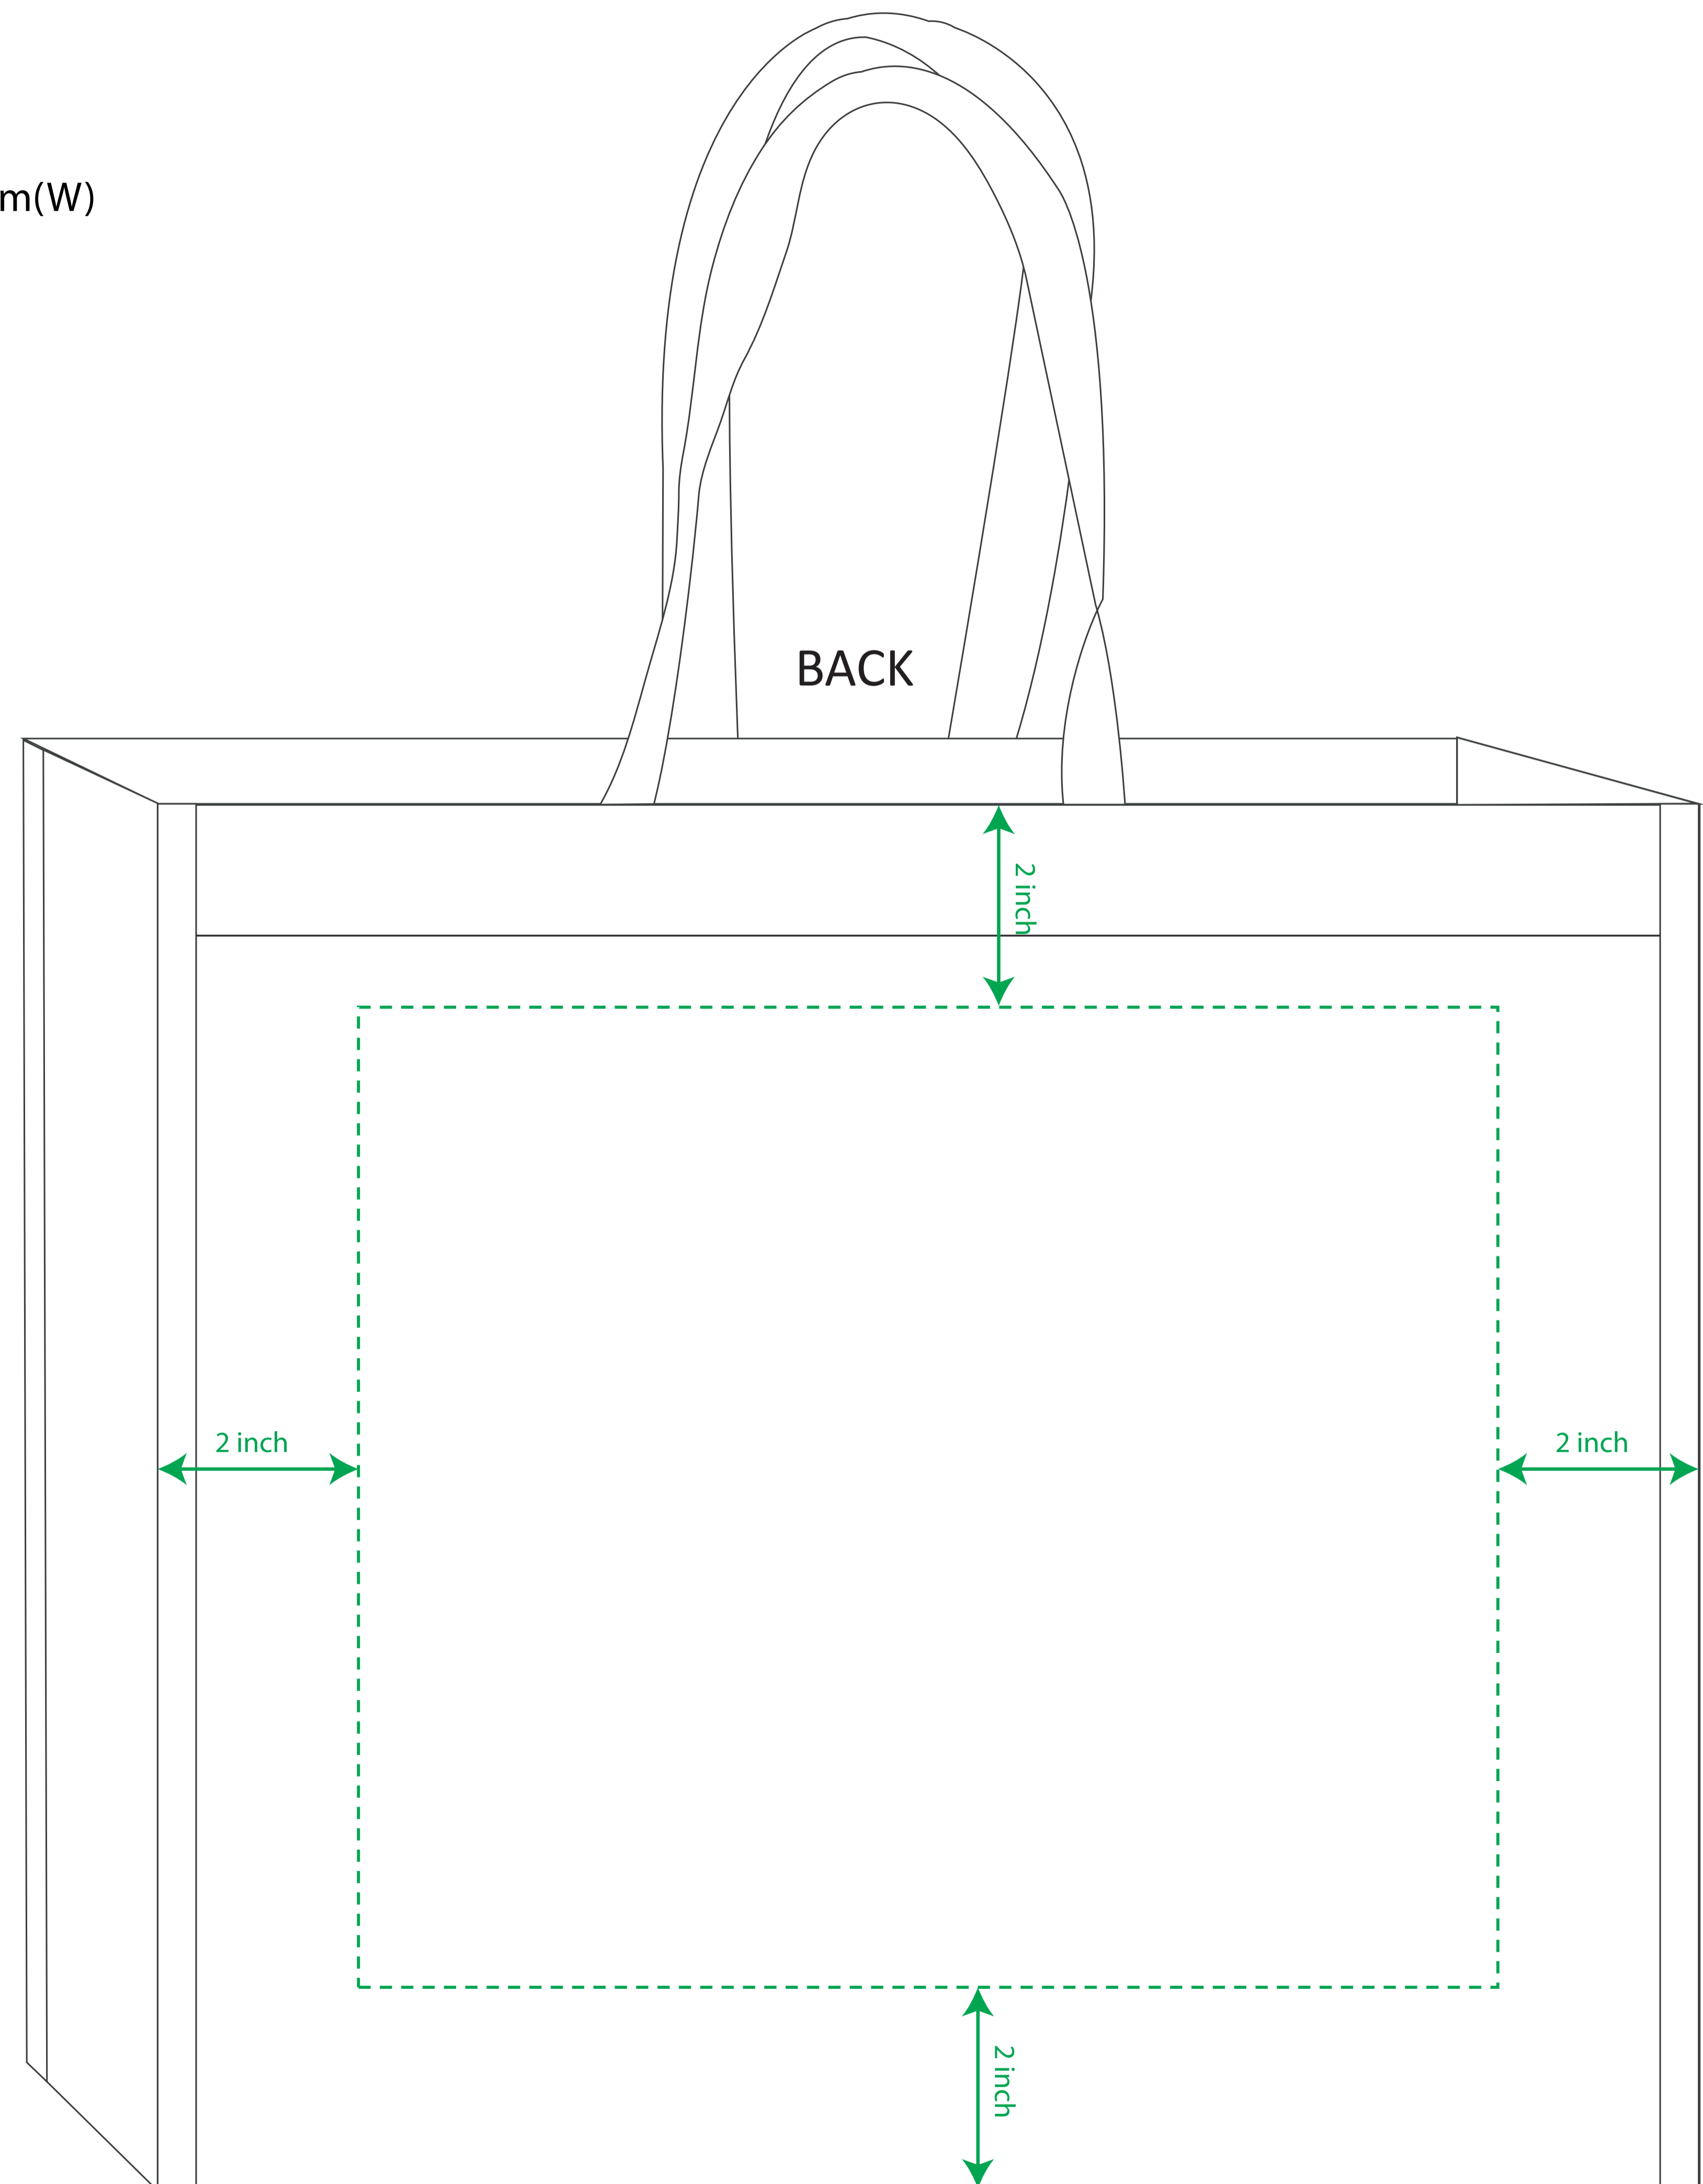

# Bag Size

35cm(H) x 39cm(L) x 9cm(W)

 Pantone XXXX  
SILKSCREEN

FRONT

BACK