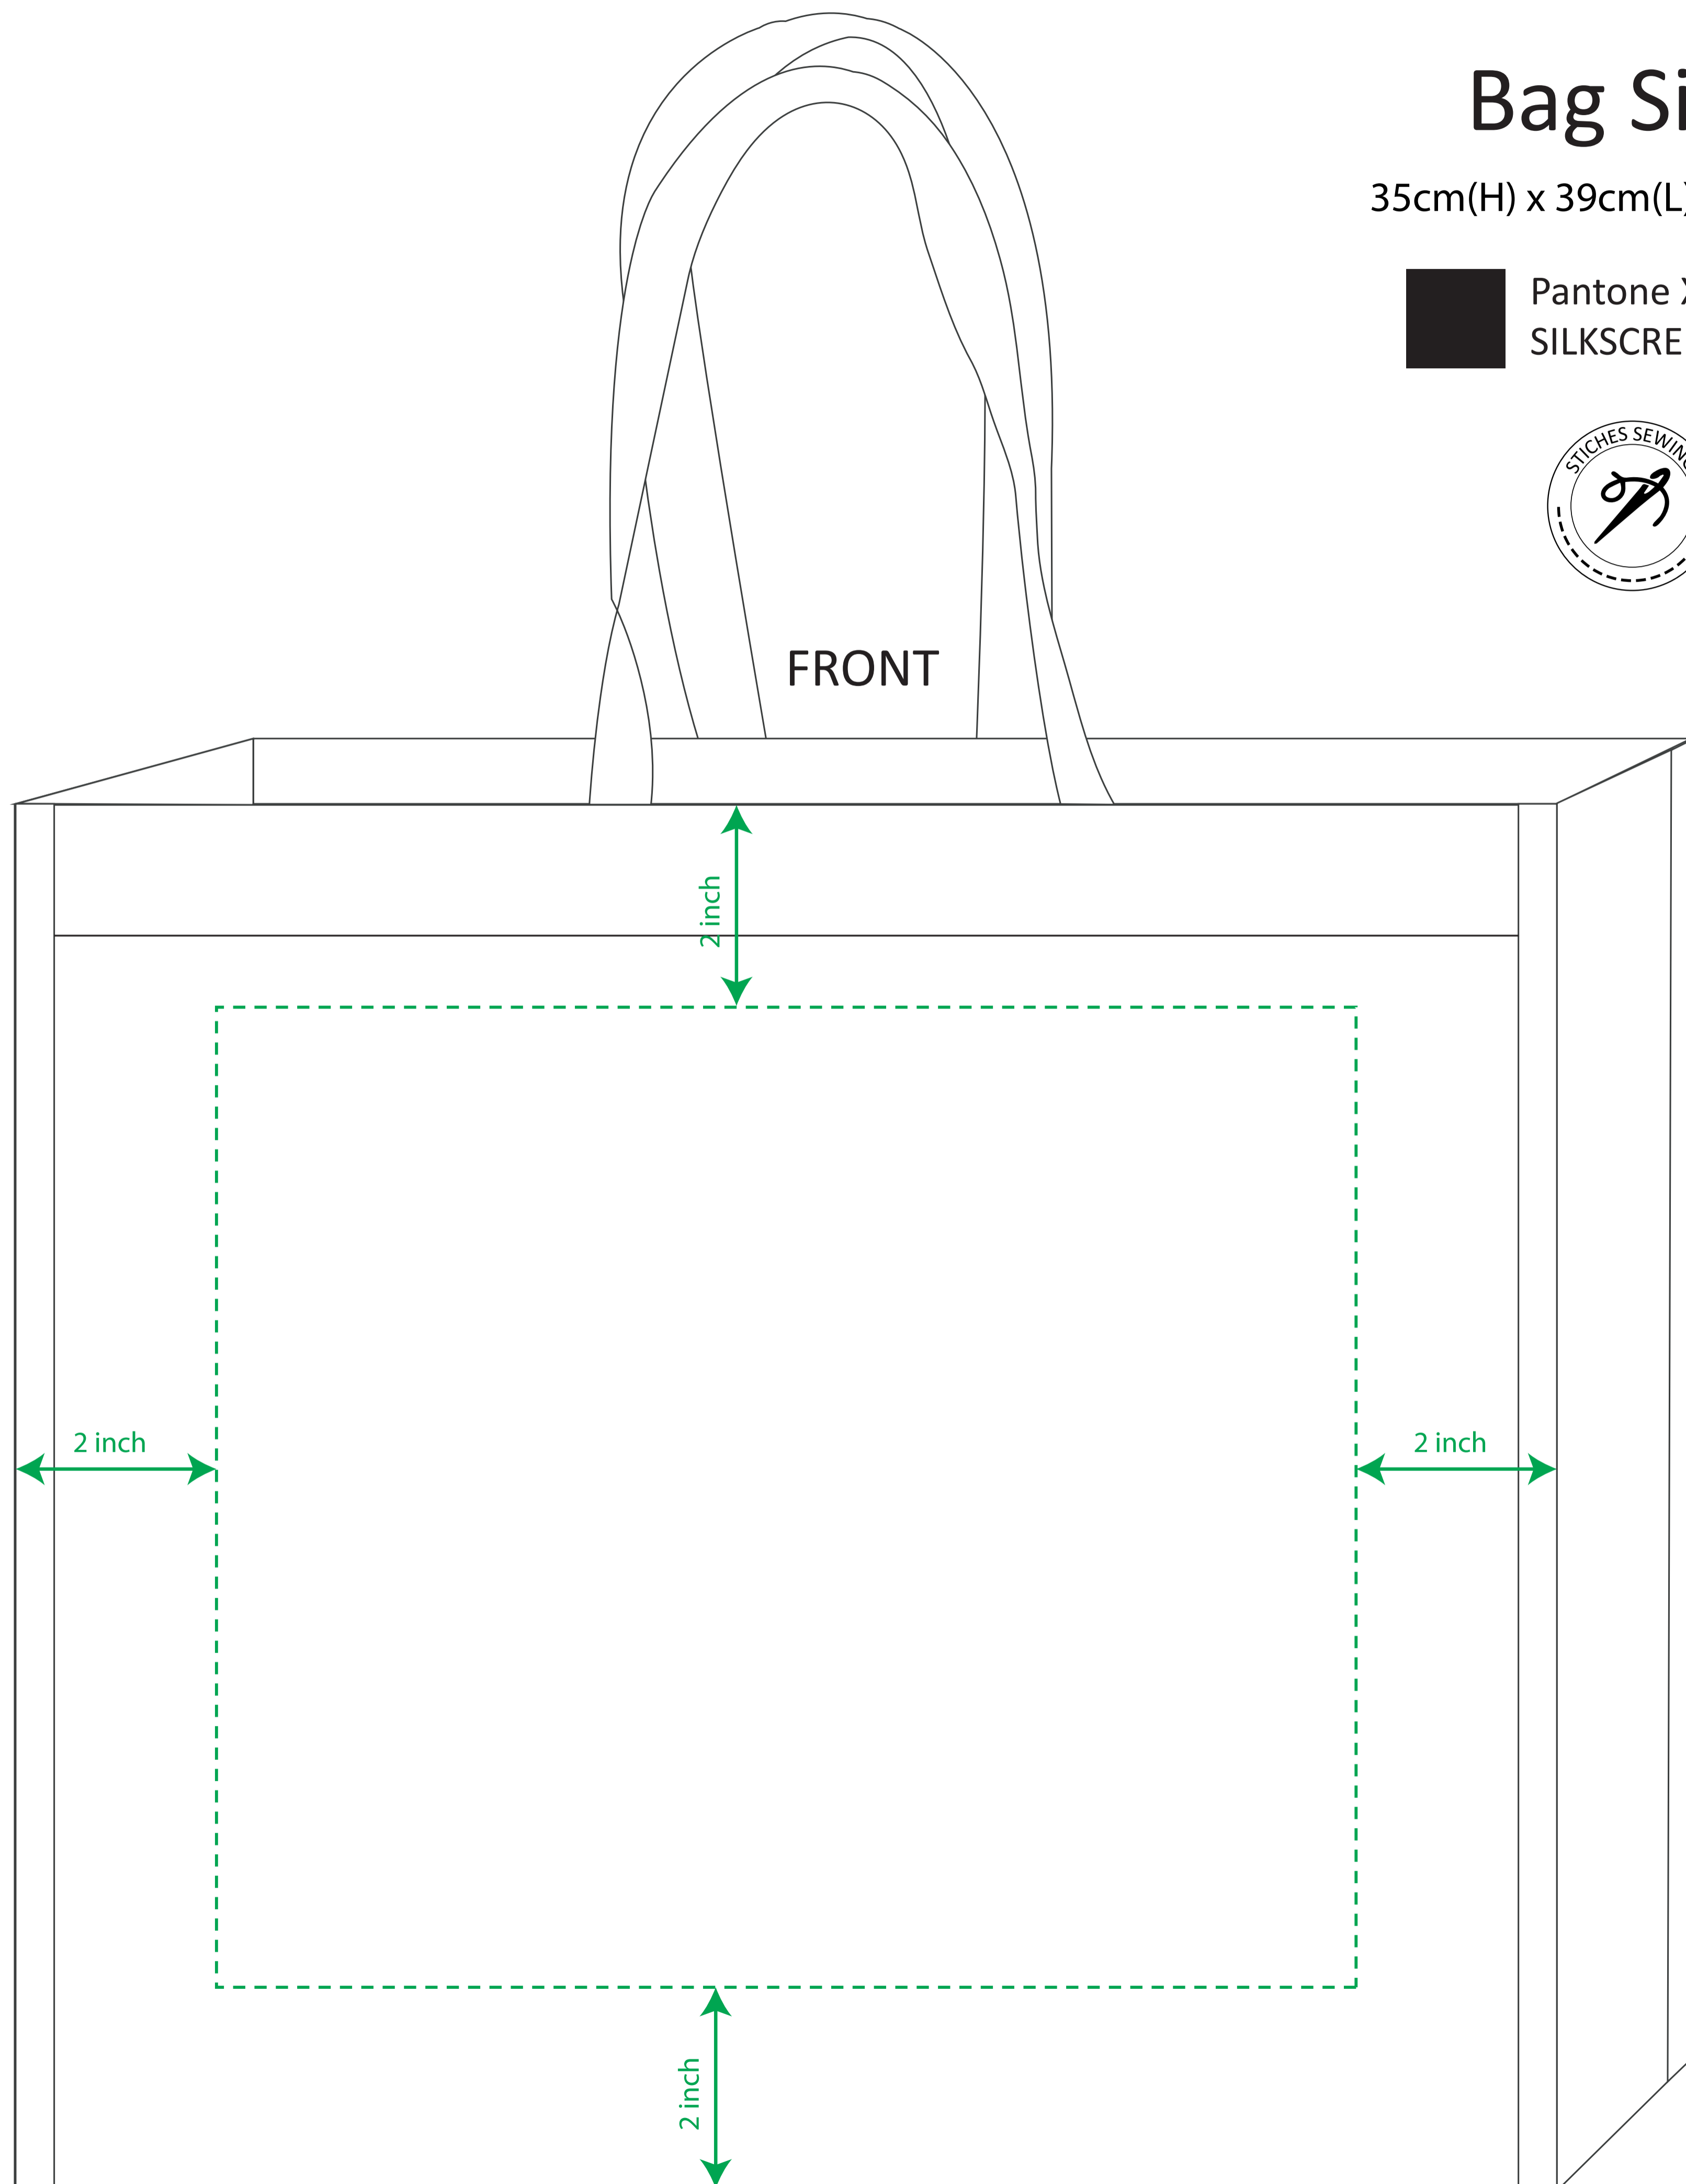

# Bag Size

35cm(H) x 39cm(L) x 9cm(W)

 Pantone XXXX  
SILKSCREEN

FRONT

BACK