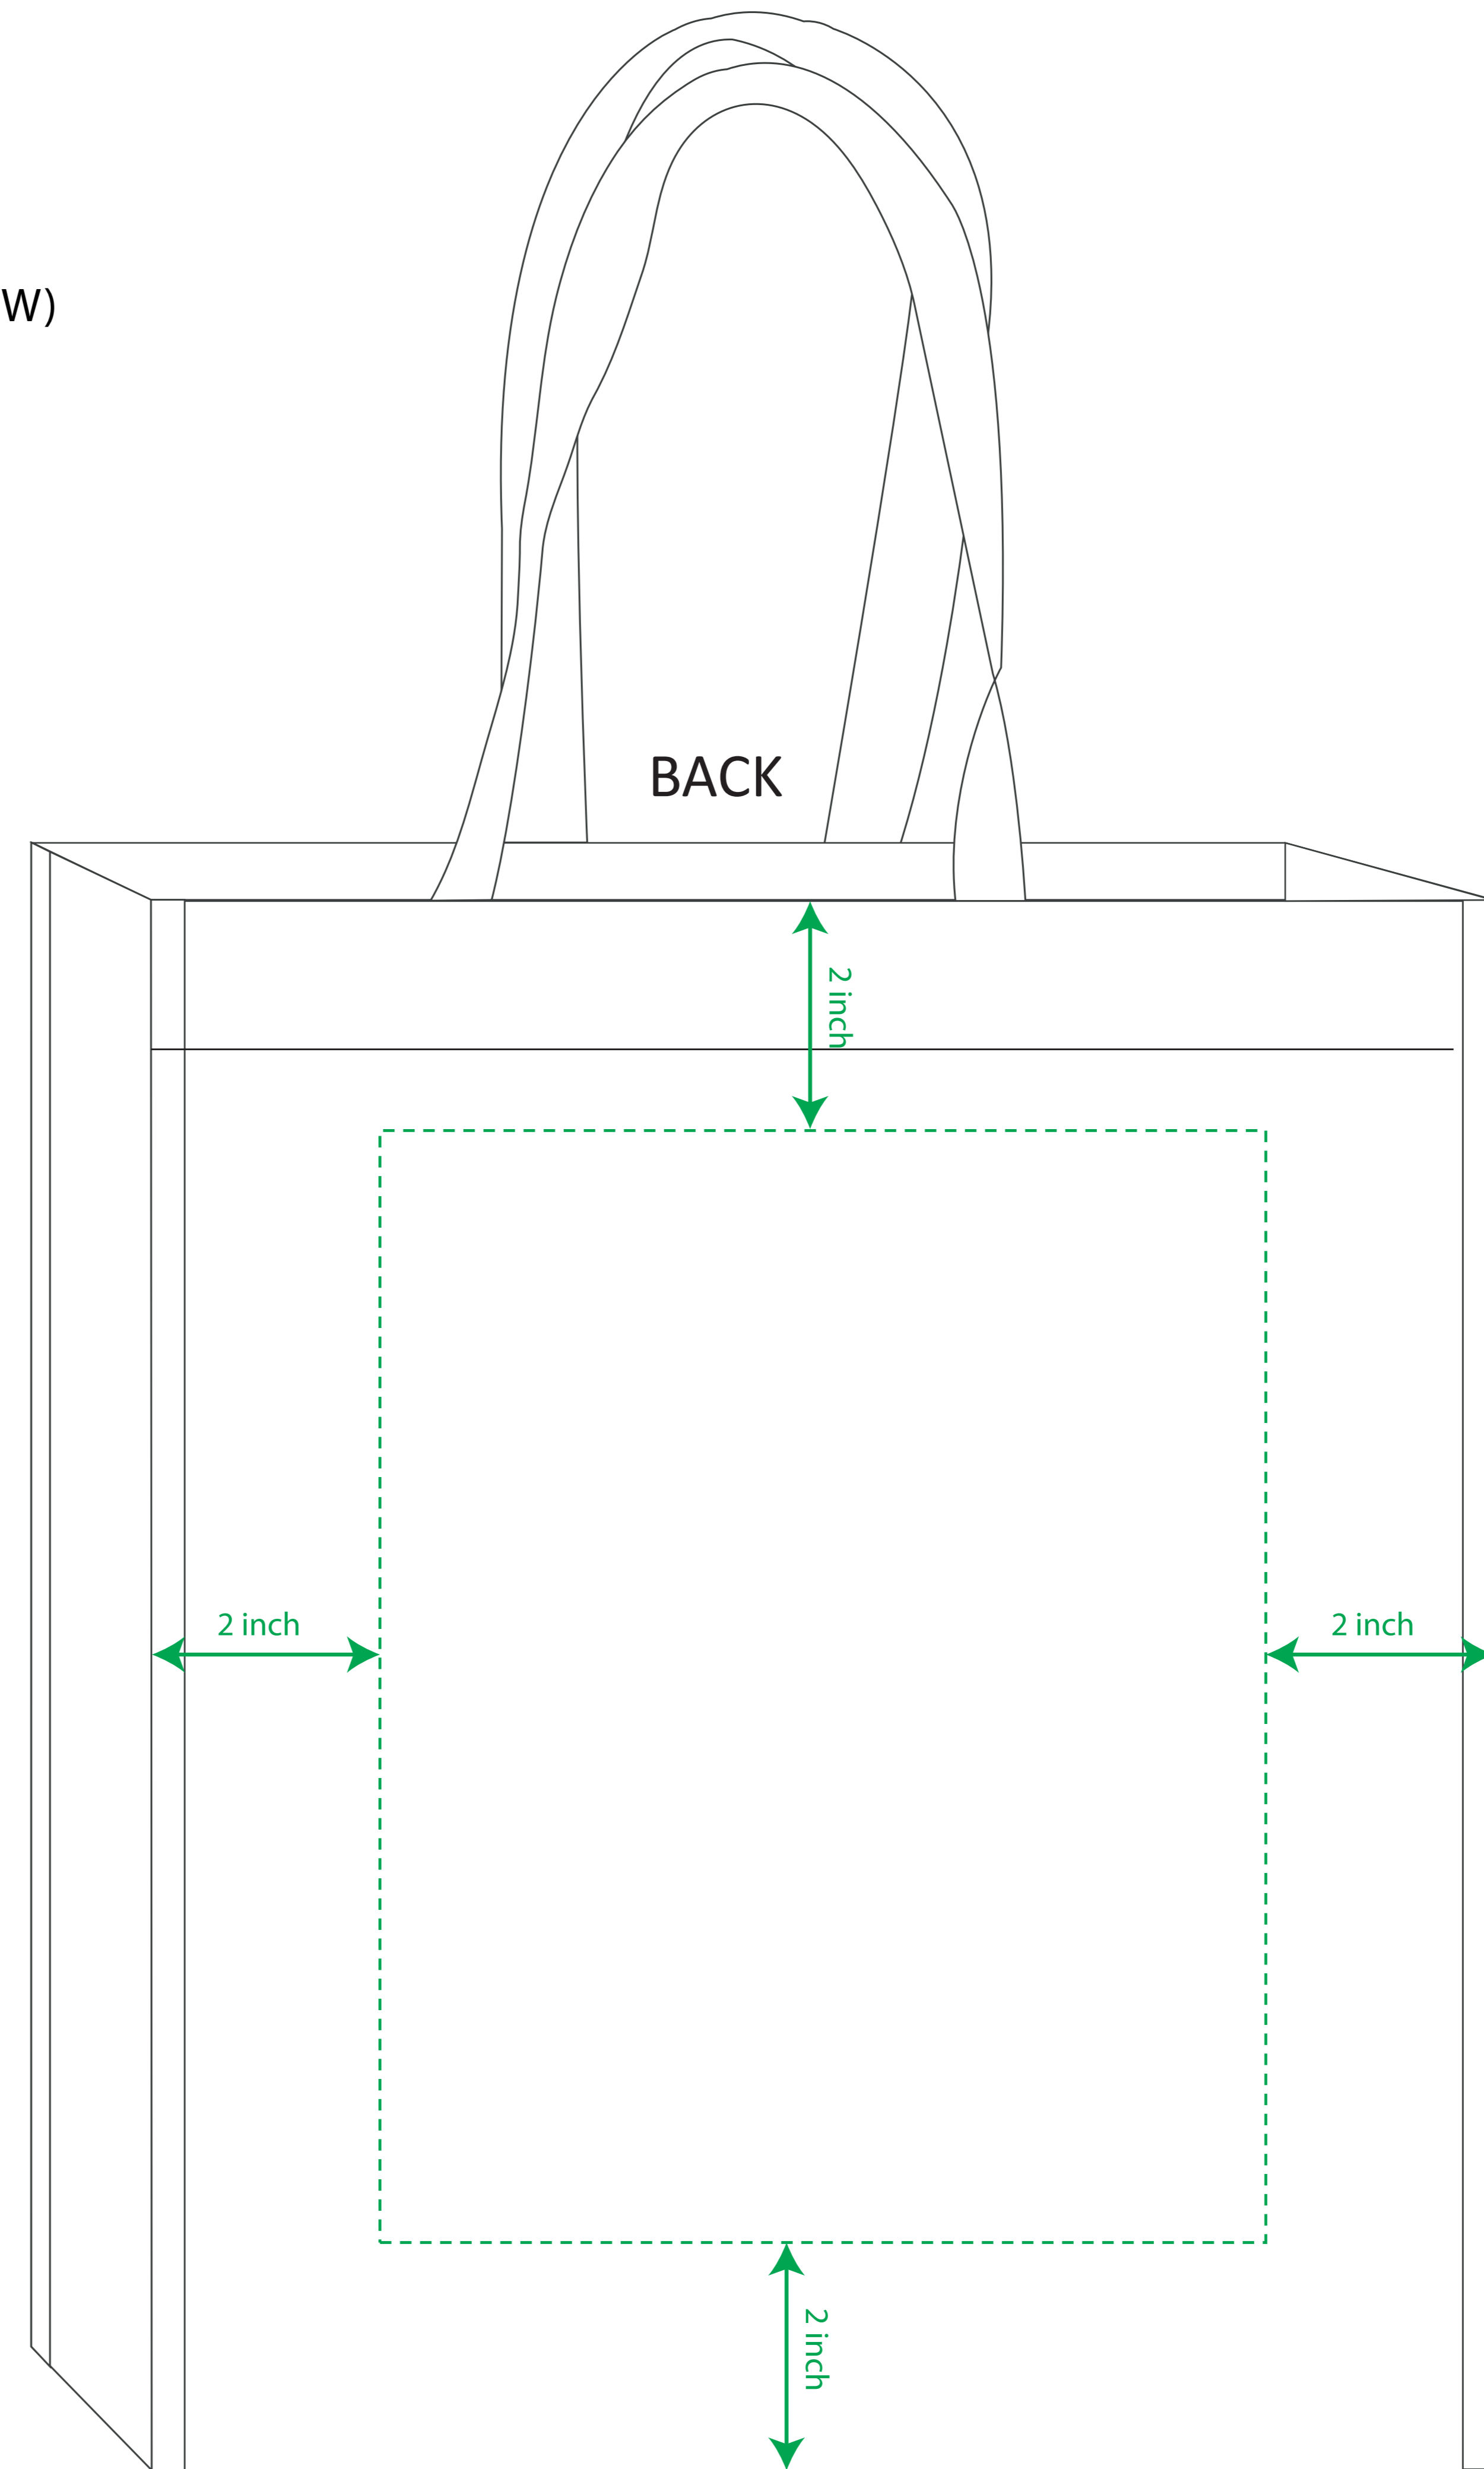

Bag Size

35cm(H) x 30cm(L) x 9cm(W)

 Pantone XXXX
SILKSCREEN

ARTWORK CONFIRMATION

Please carefully check the spelling, font, text, graphics, size, pantone colour and other details. We will not be responsible for mistakes after artwork is confirmed. Final products are subject to +/- 5% variance of the artwork. *additional cost applies if logo enlarged, increase number of printing colour or printing spot.