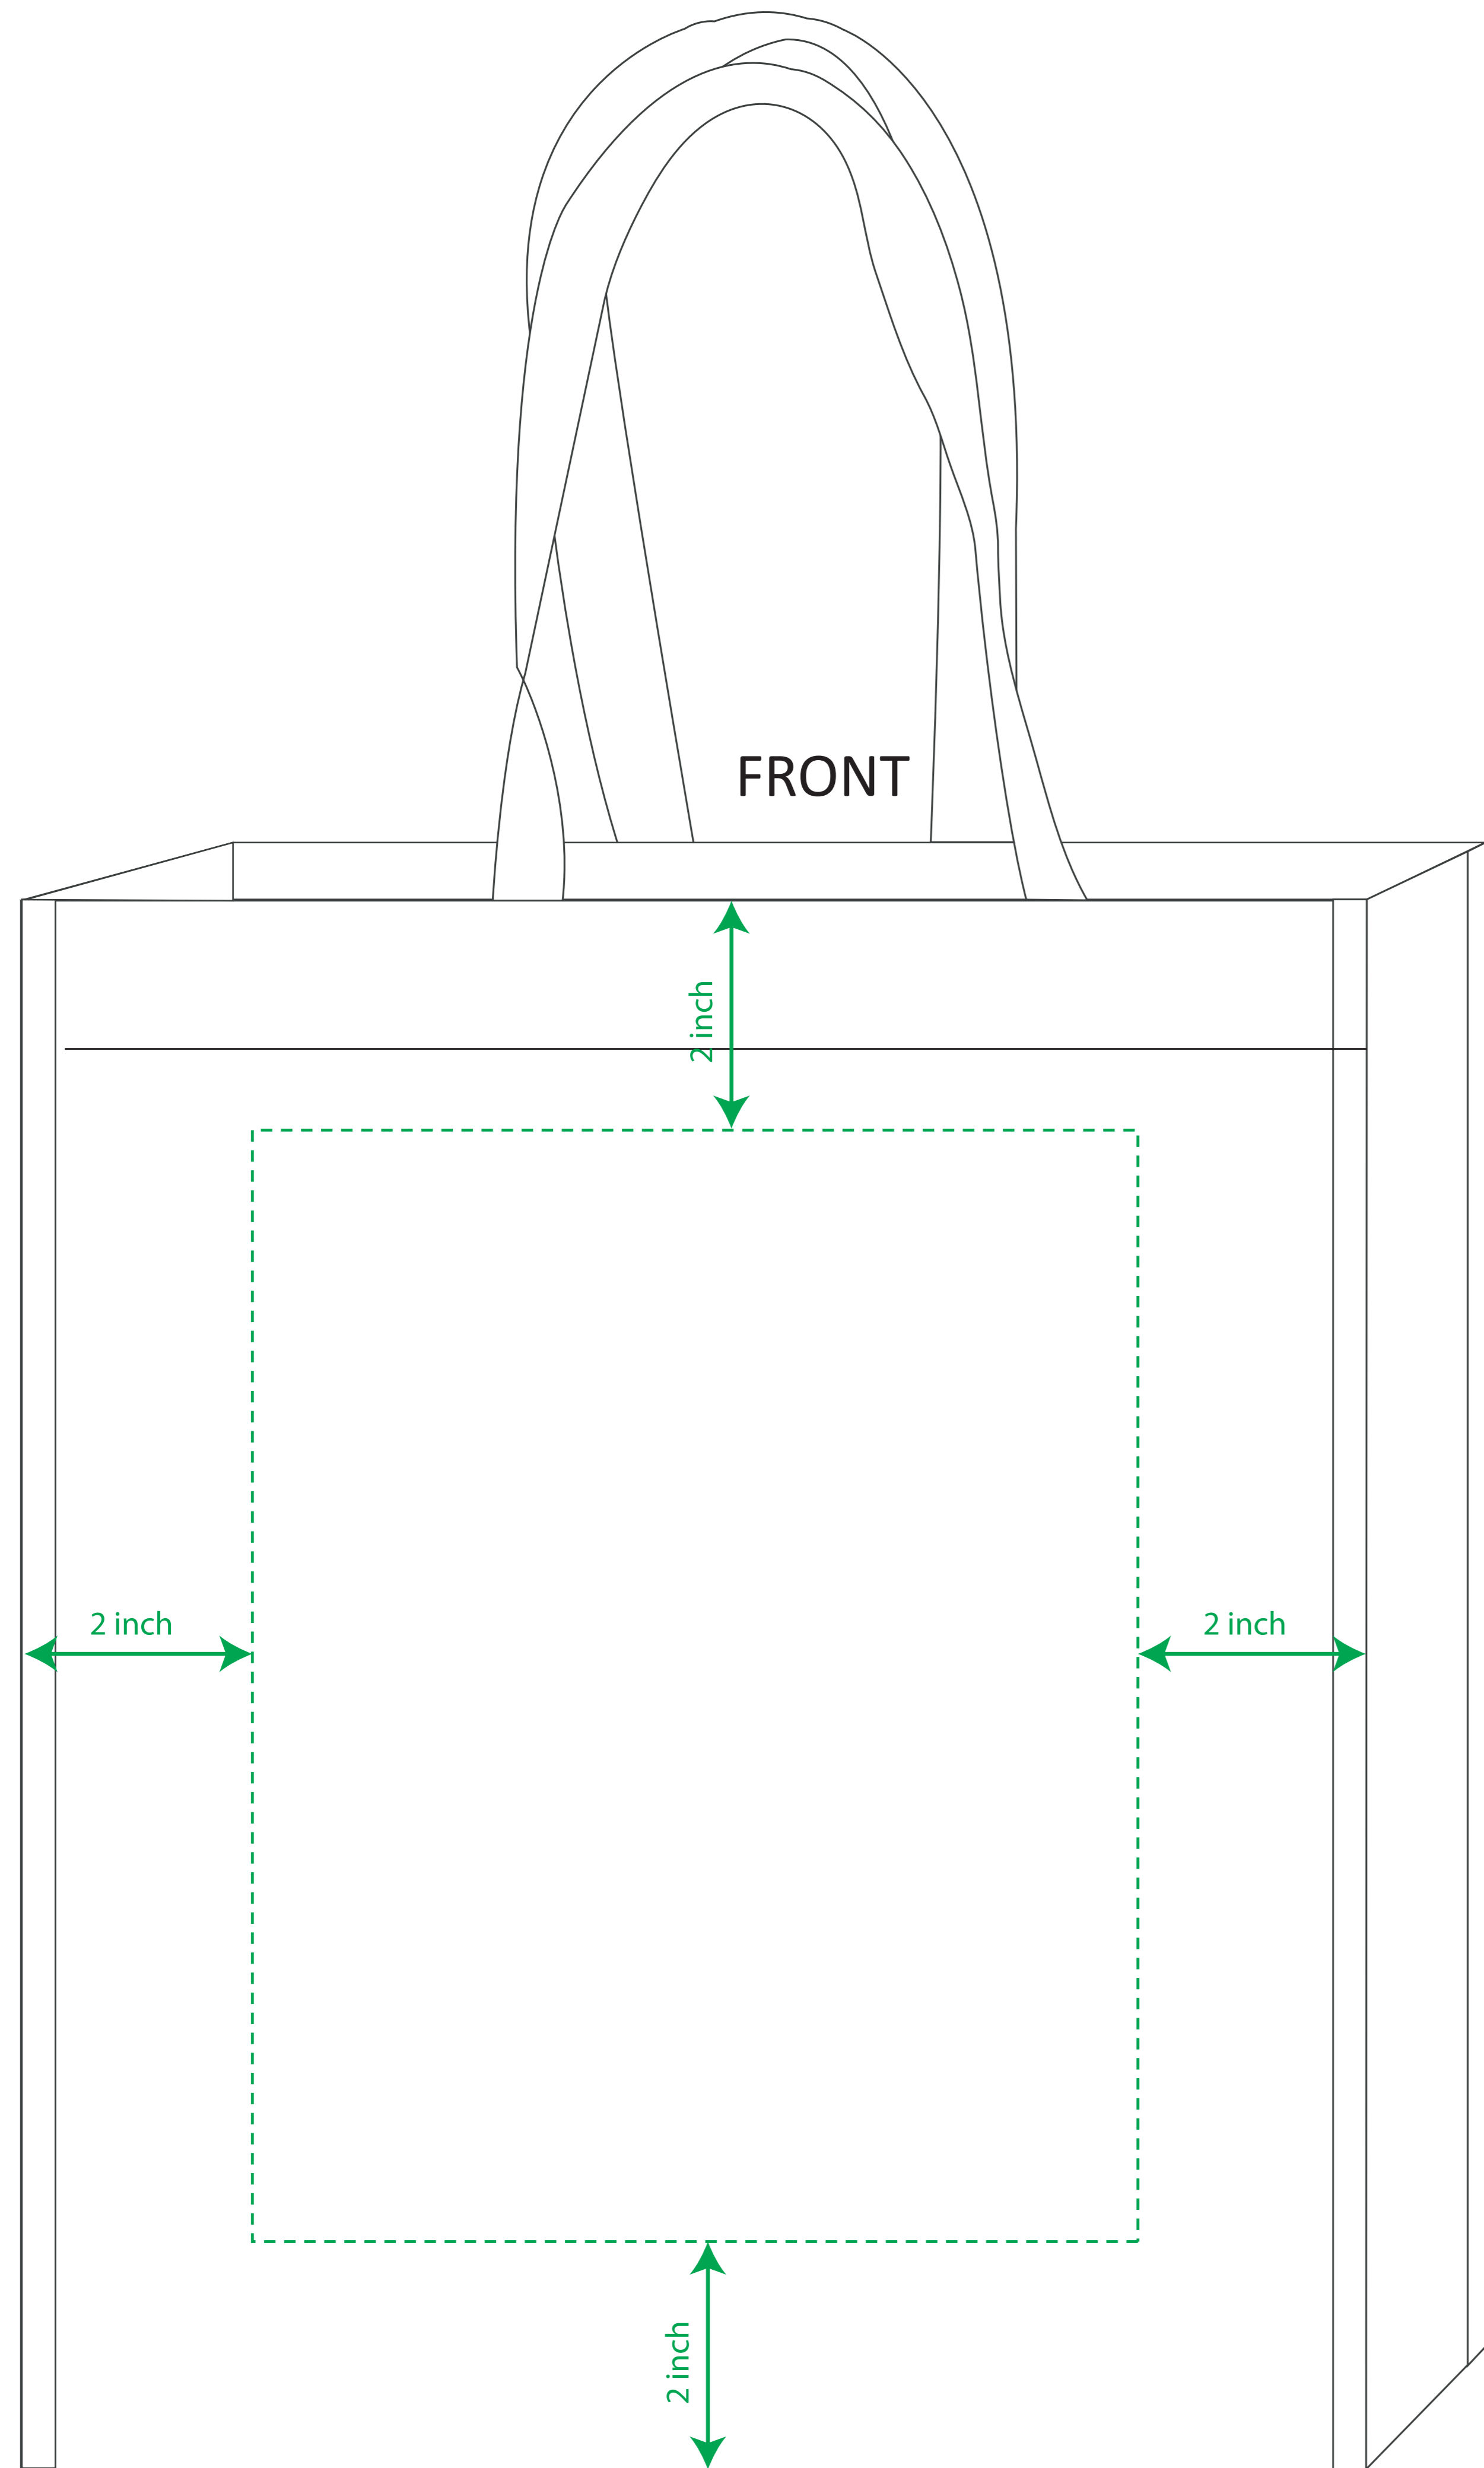

Bag Size

35cm(H) x 30cm(L) x 9cm(W)

 Pantone XXXX
SILKSCREEN

ARTWORK CONFIRMATION

Please carefully check the spelling, font, text, graphics, size, pantone colour and other details. We will not be responsible for mistakes after artwork is confirmed. Final products are subject to +/- 5% variance of the artwork. *additional cost applies if logo enlarged, increase number of printing colour or printing spot.