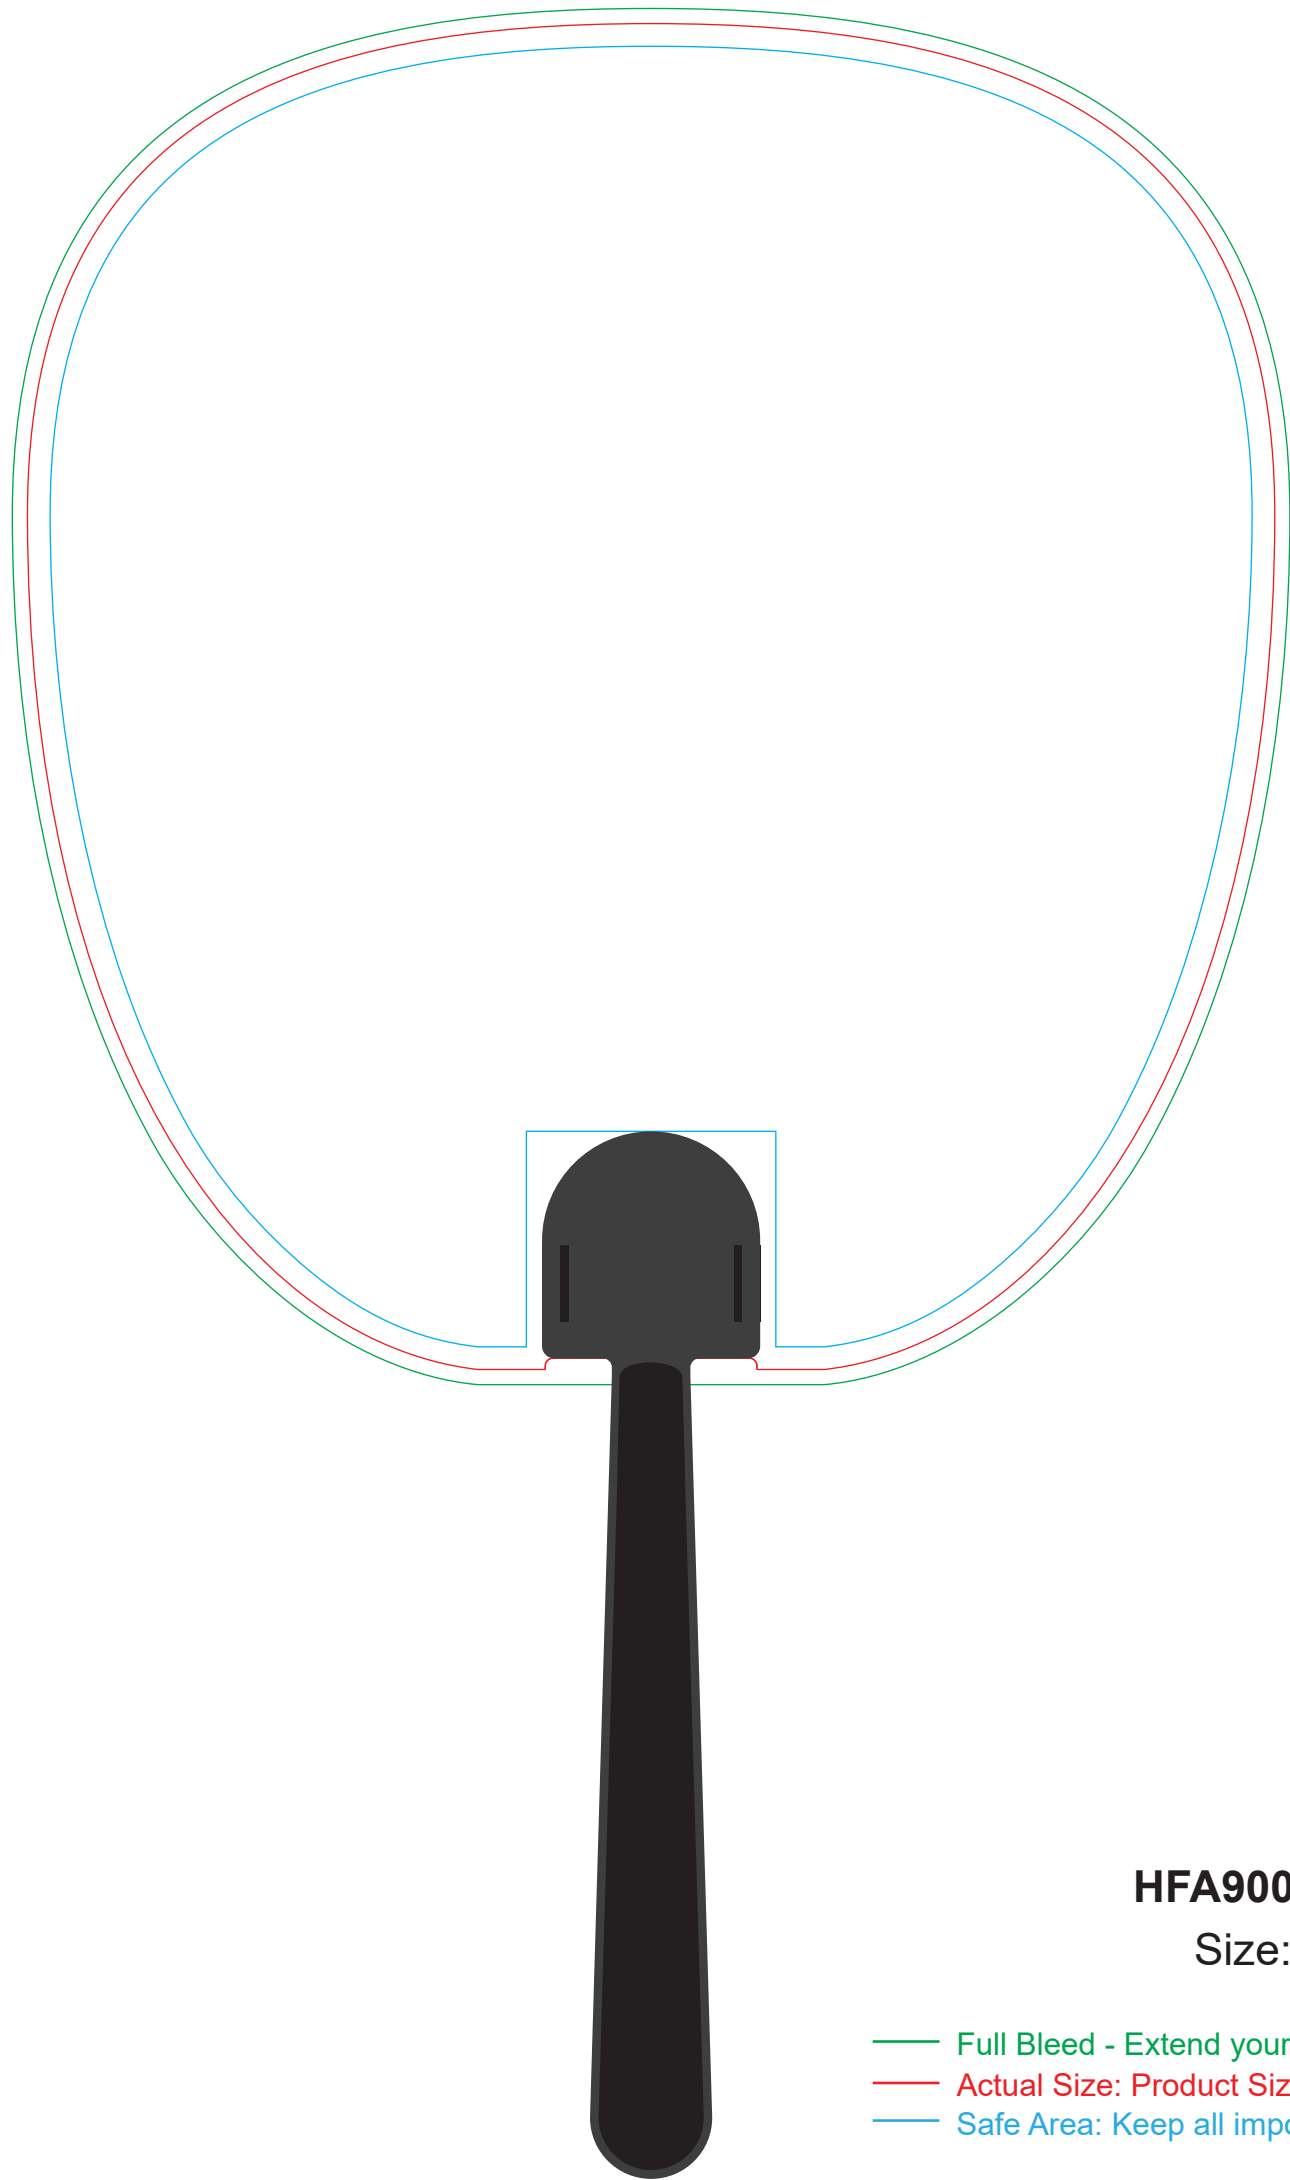

**FRONT**

**BACK**

**HFA9000-FS02 Hand Fan PP**

Size: 17.8cm X 16.5cm

- Full Bleed - Extend your background design to this edge, on all sides.
- Actual Size: Product Size. Anything left beyond this line will be cut off.
- Safe Area: Keep all important contents (text and images) within this area.