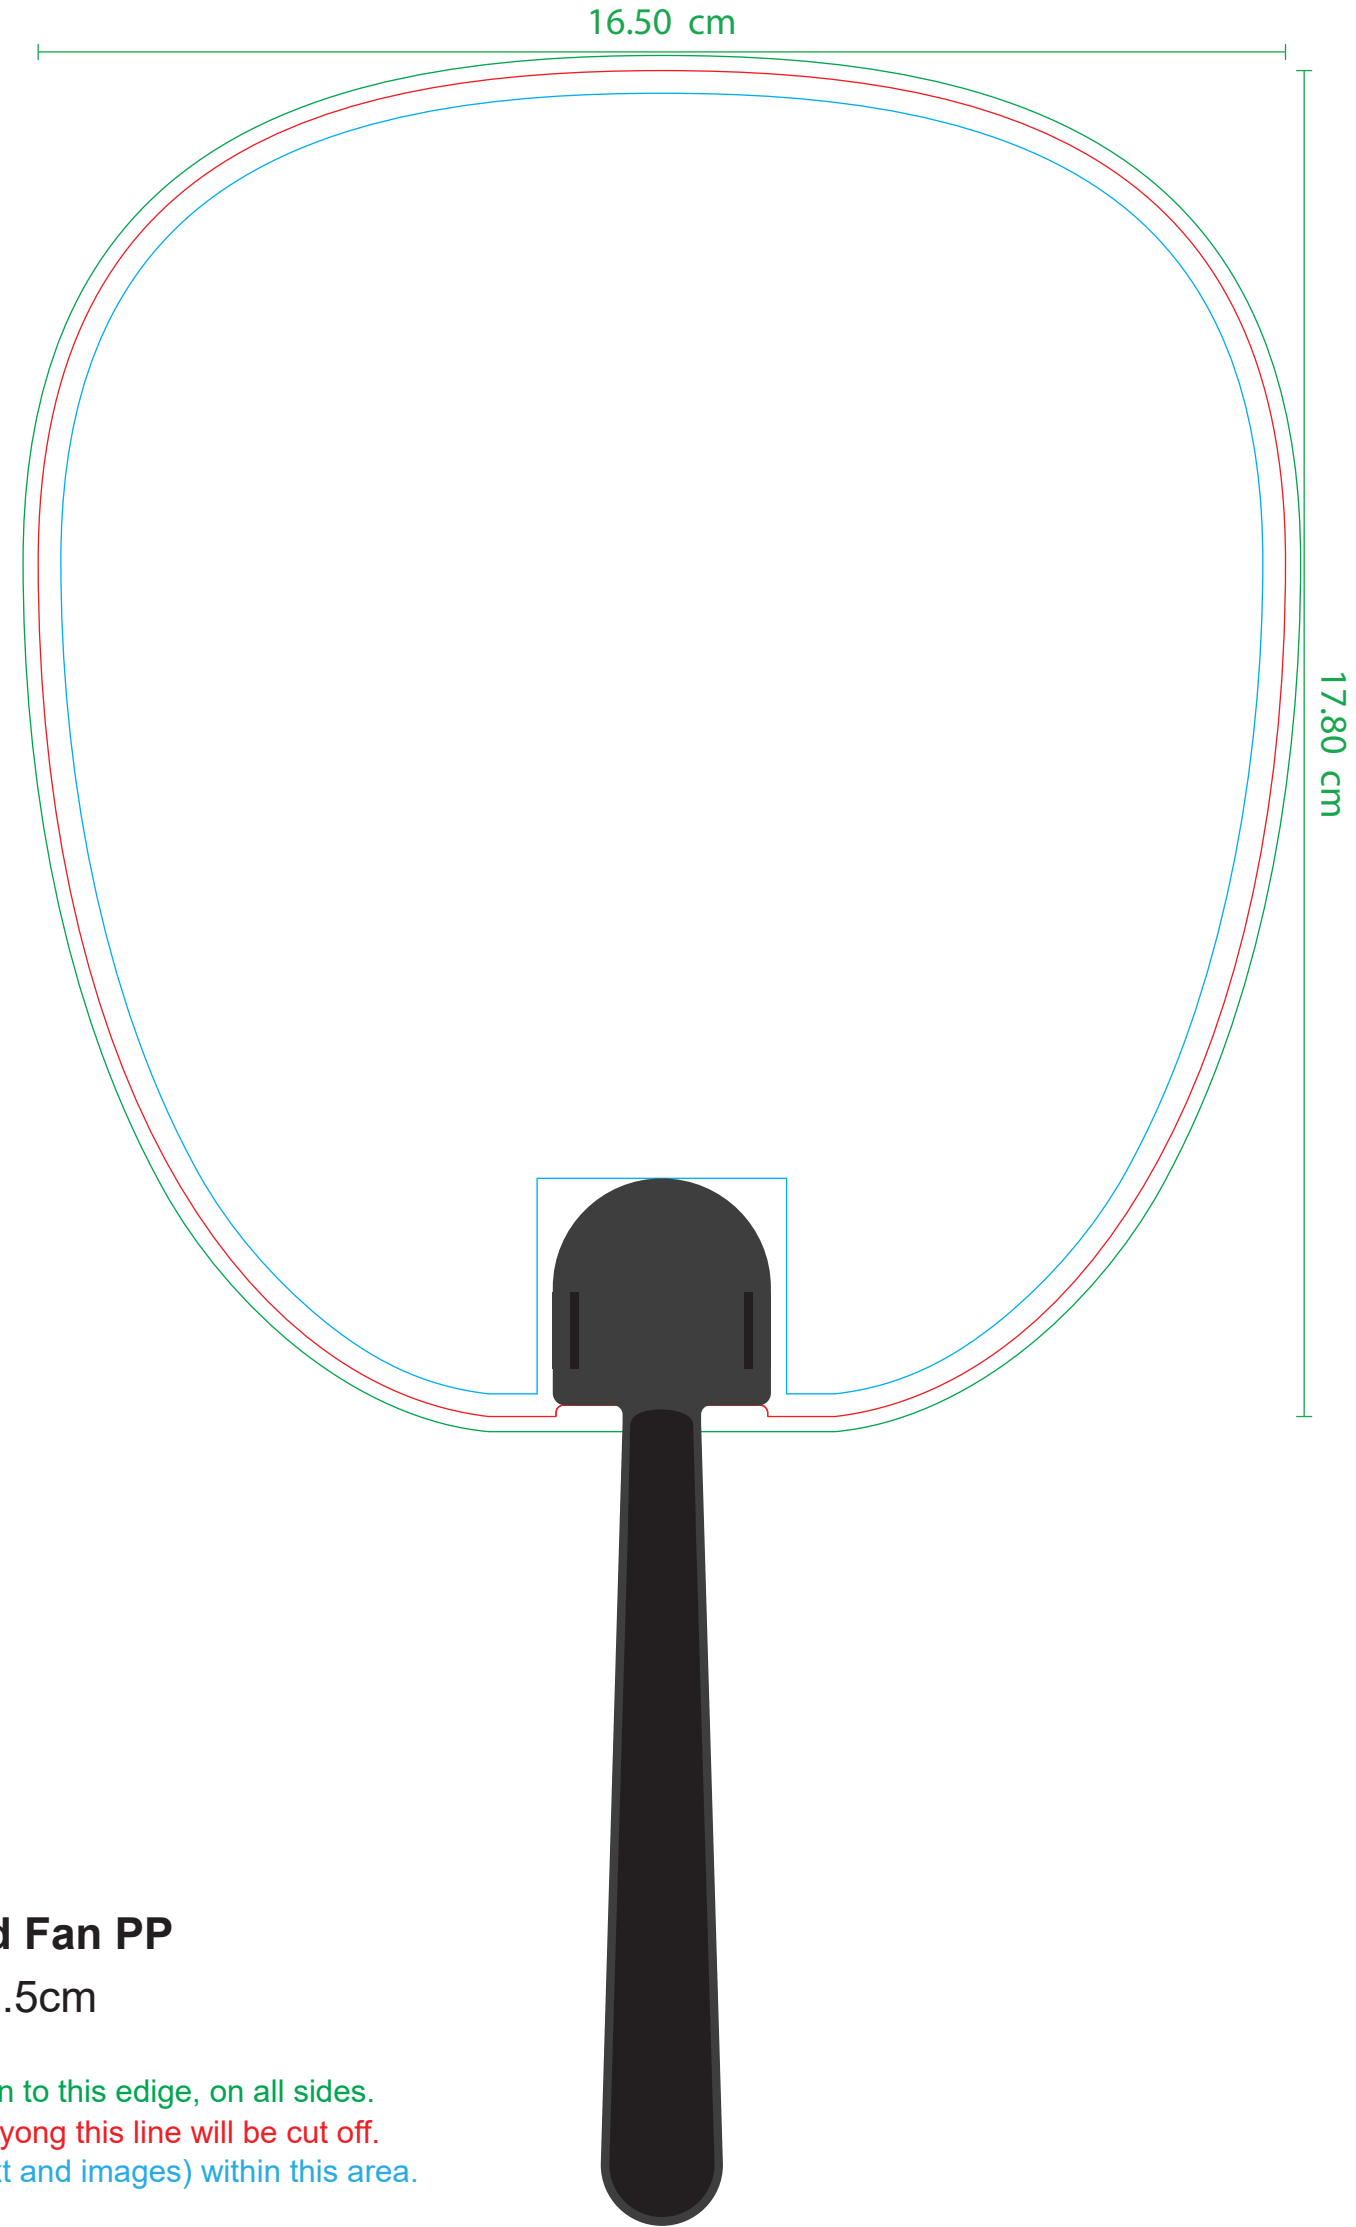

**FRONT**

**BACK**

**HFA9000-FS02 Hand Fan PP**

Size: 17.8cm X 16.5cm

- Full Bleed - Extend your background design to this edge, on all sides.
- Actual Size: Product Size. Anything left beyond this line will be cut off.
- Safe Area: Keep all important contents (text and images) within this area.