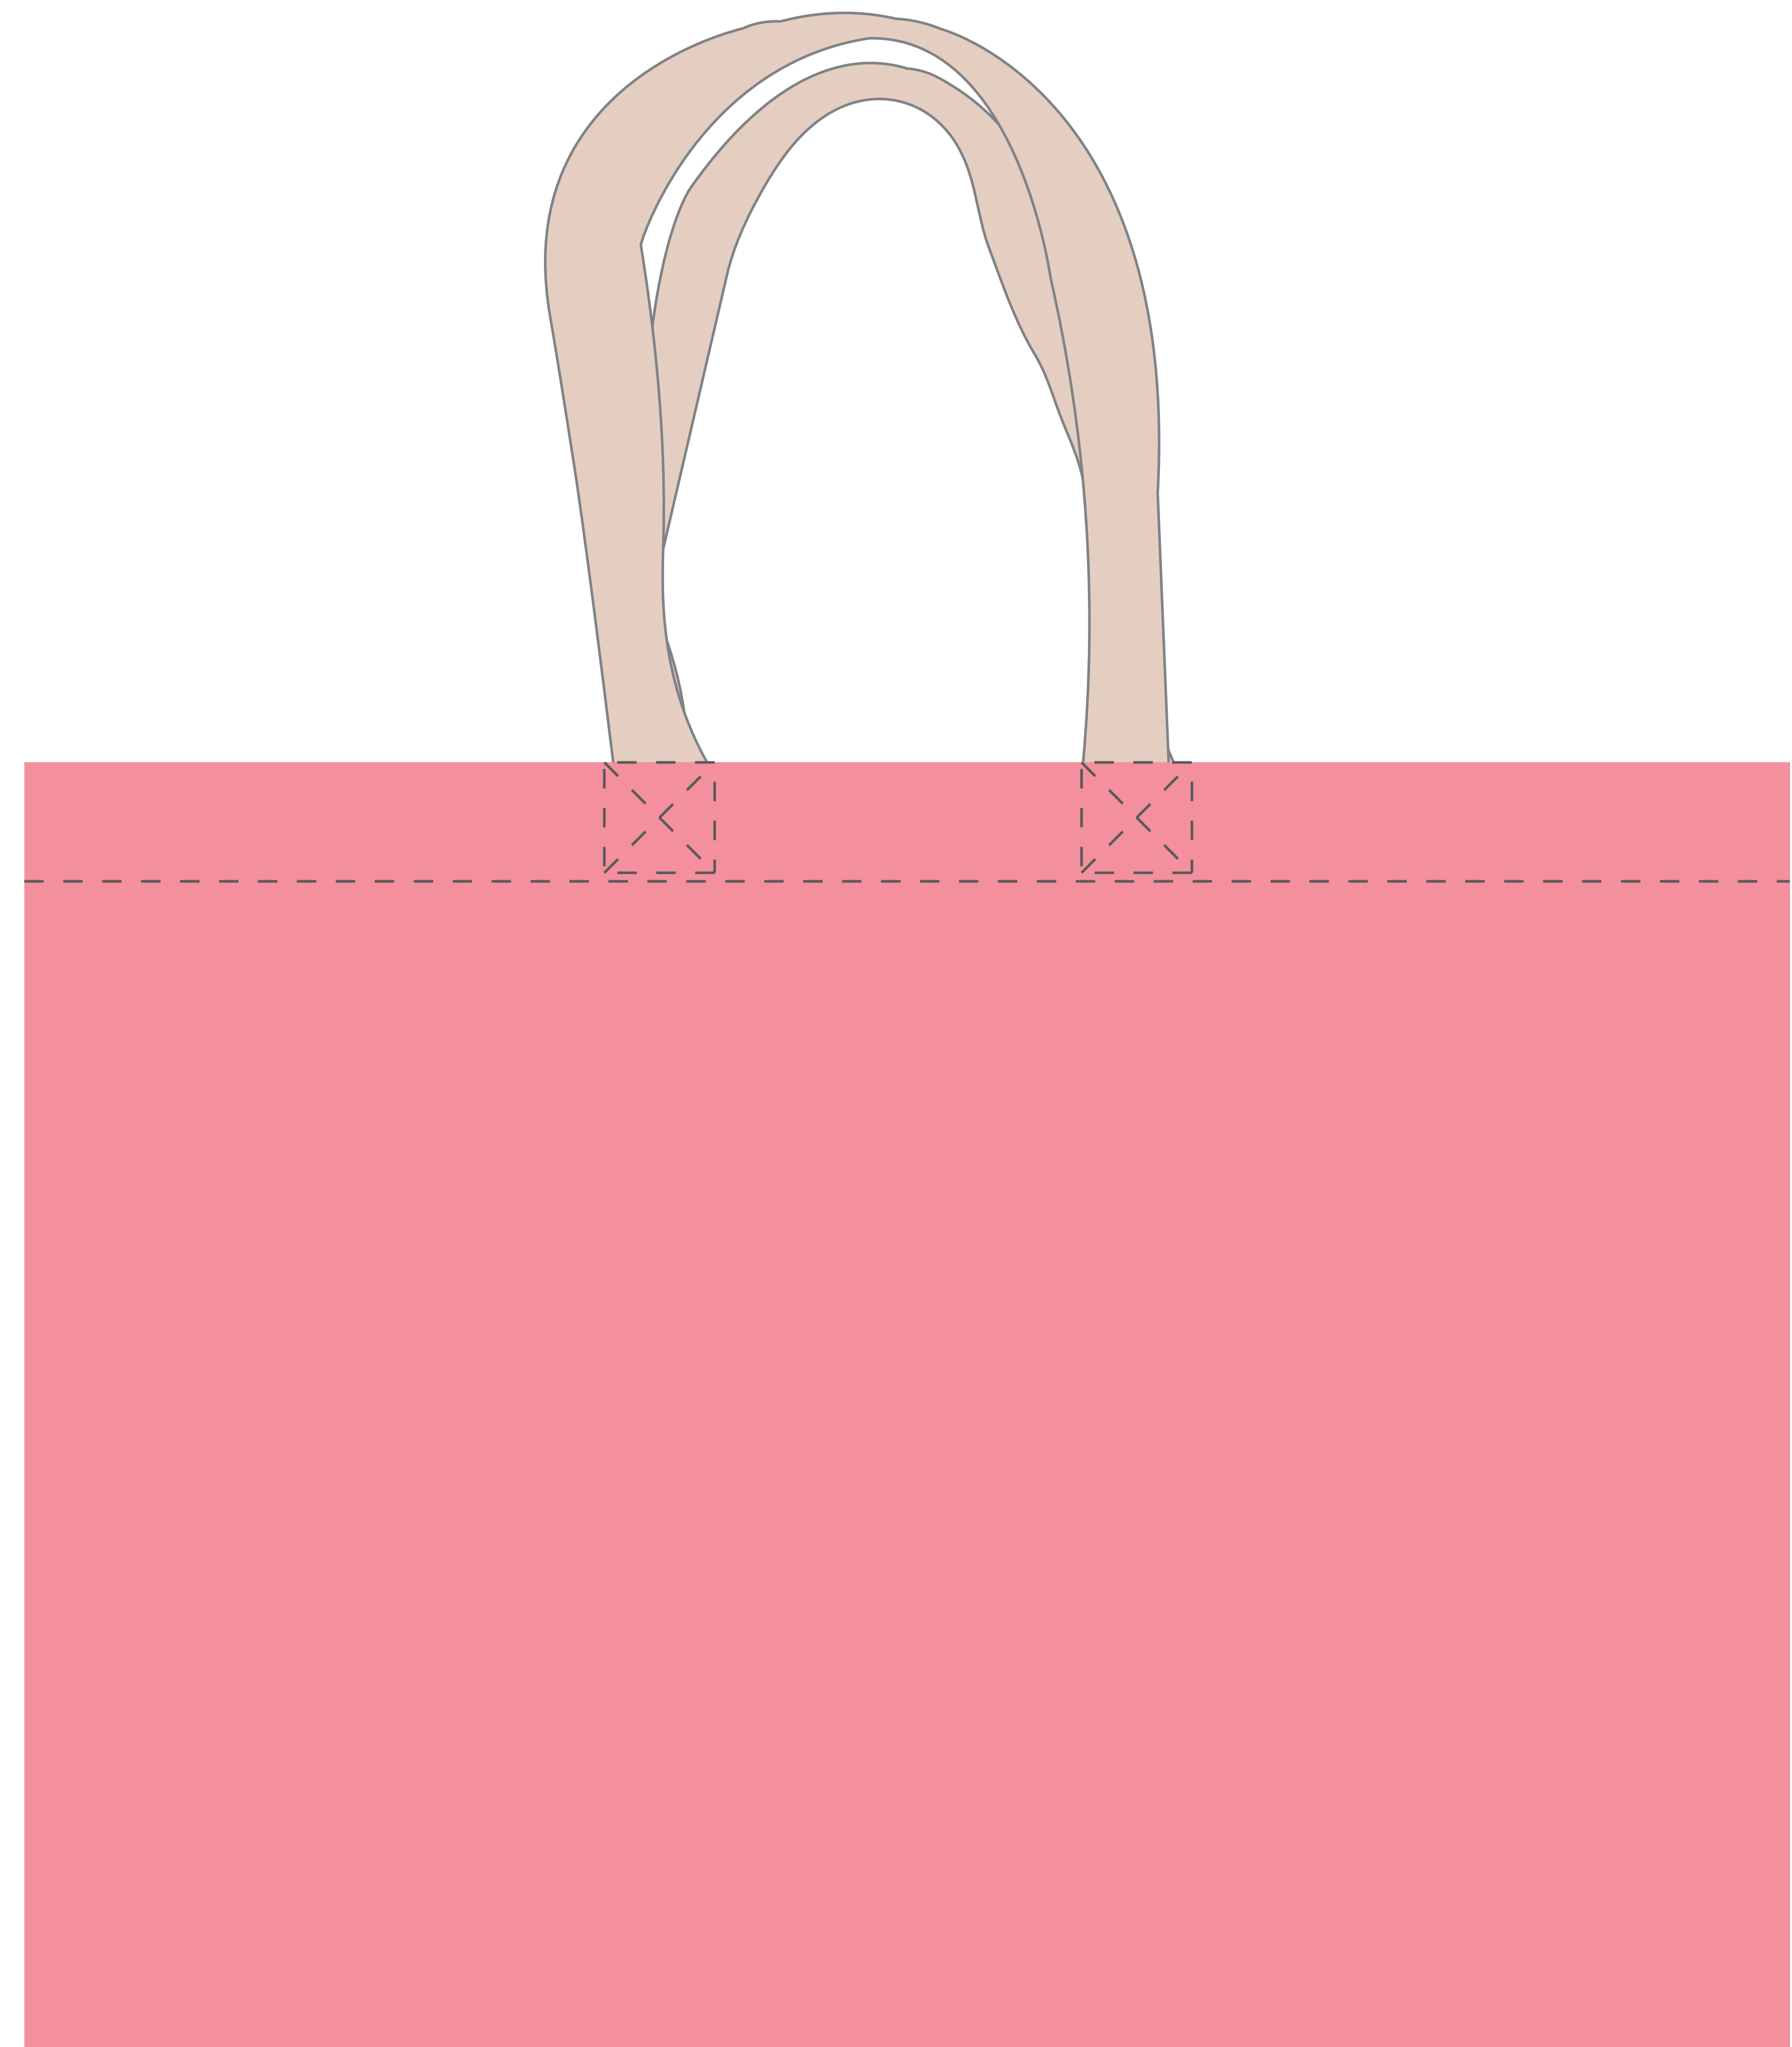

Front

Back

Bag Size: 48cm(W) x 35cm(H) x 15cm(B)

Style: SBB (Bottom Opening Bag)

Printing Area : 38cm(W) x 25cm(H)

(Do not print beyond this area)