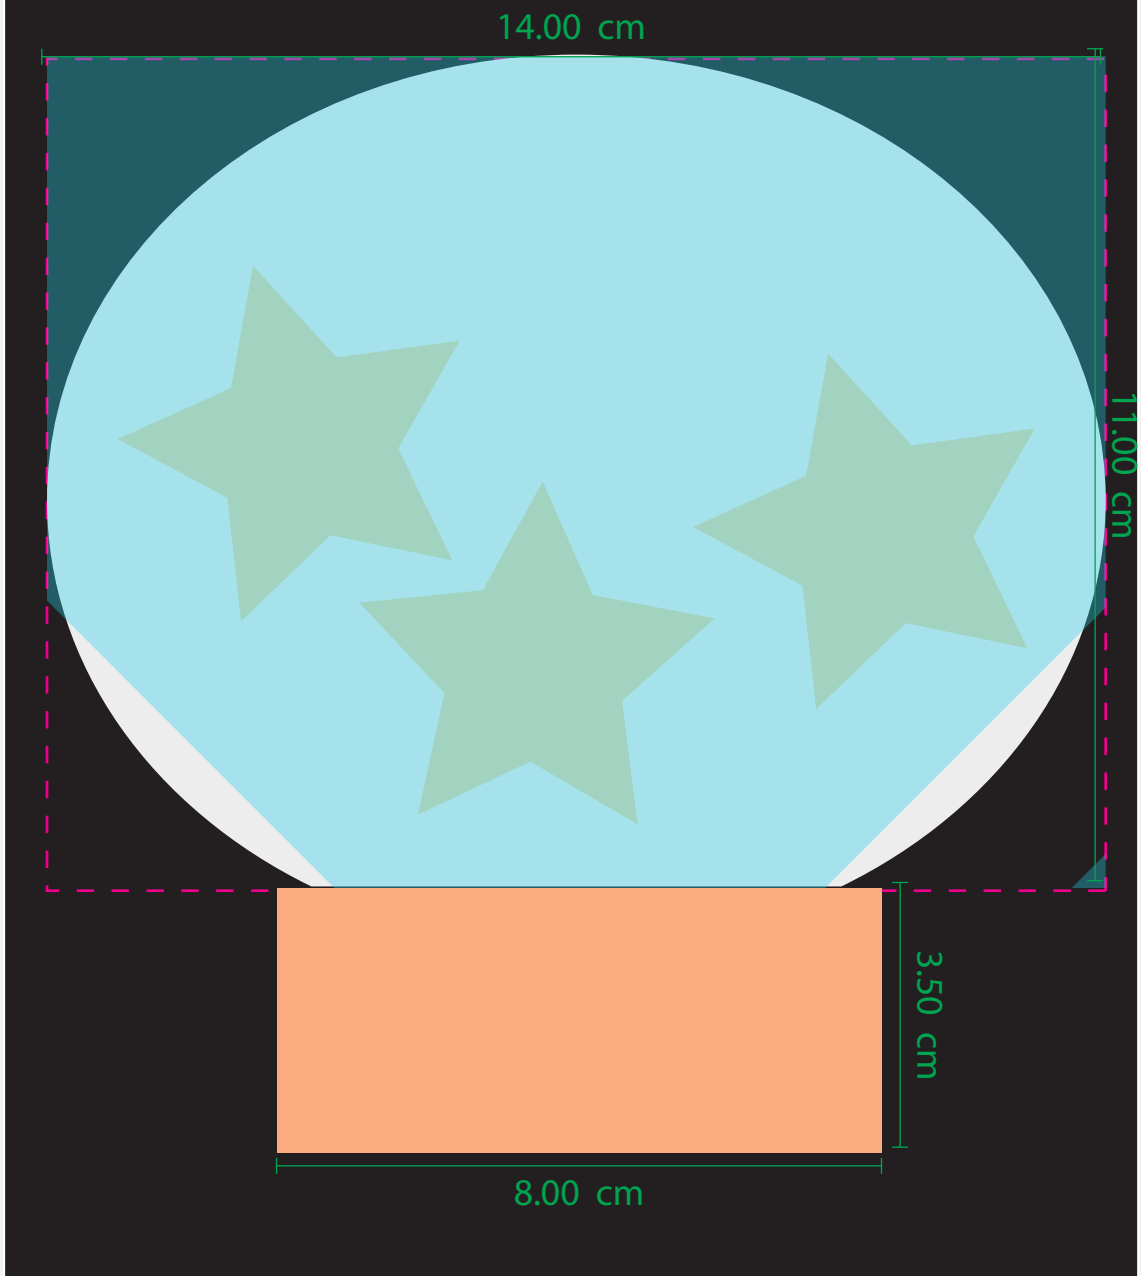

# CABLE BOX

## EG17010-PC00010 ROUND LED PLAQUE

- OUTER SIZE : 16cm X 24cm
- INNER SIZE: 15cm X 23cm
- ACRYLIC SIZE: 14cm X 11cm
- LIGHTING VISIBILITY AREA