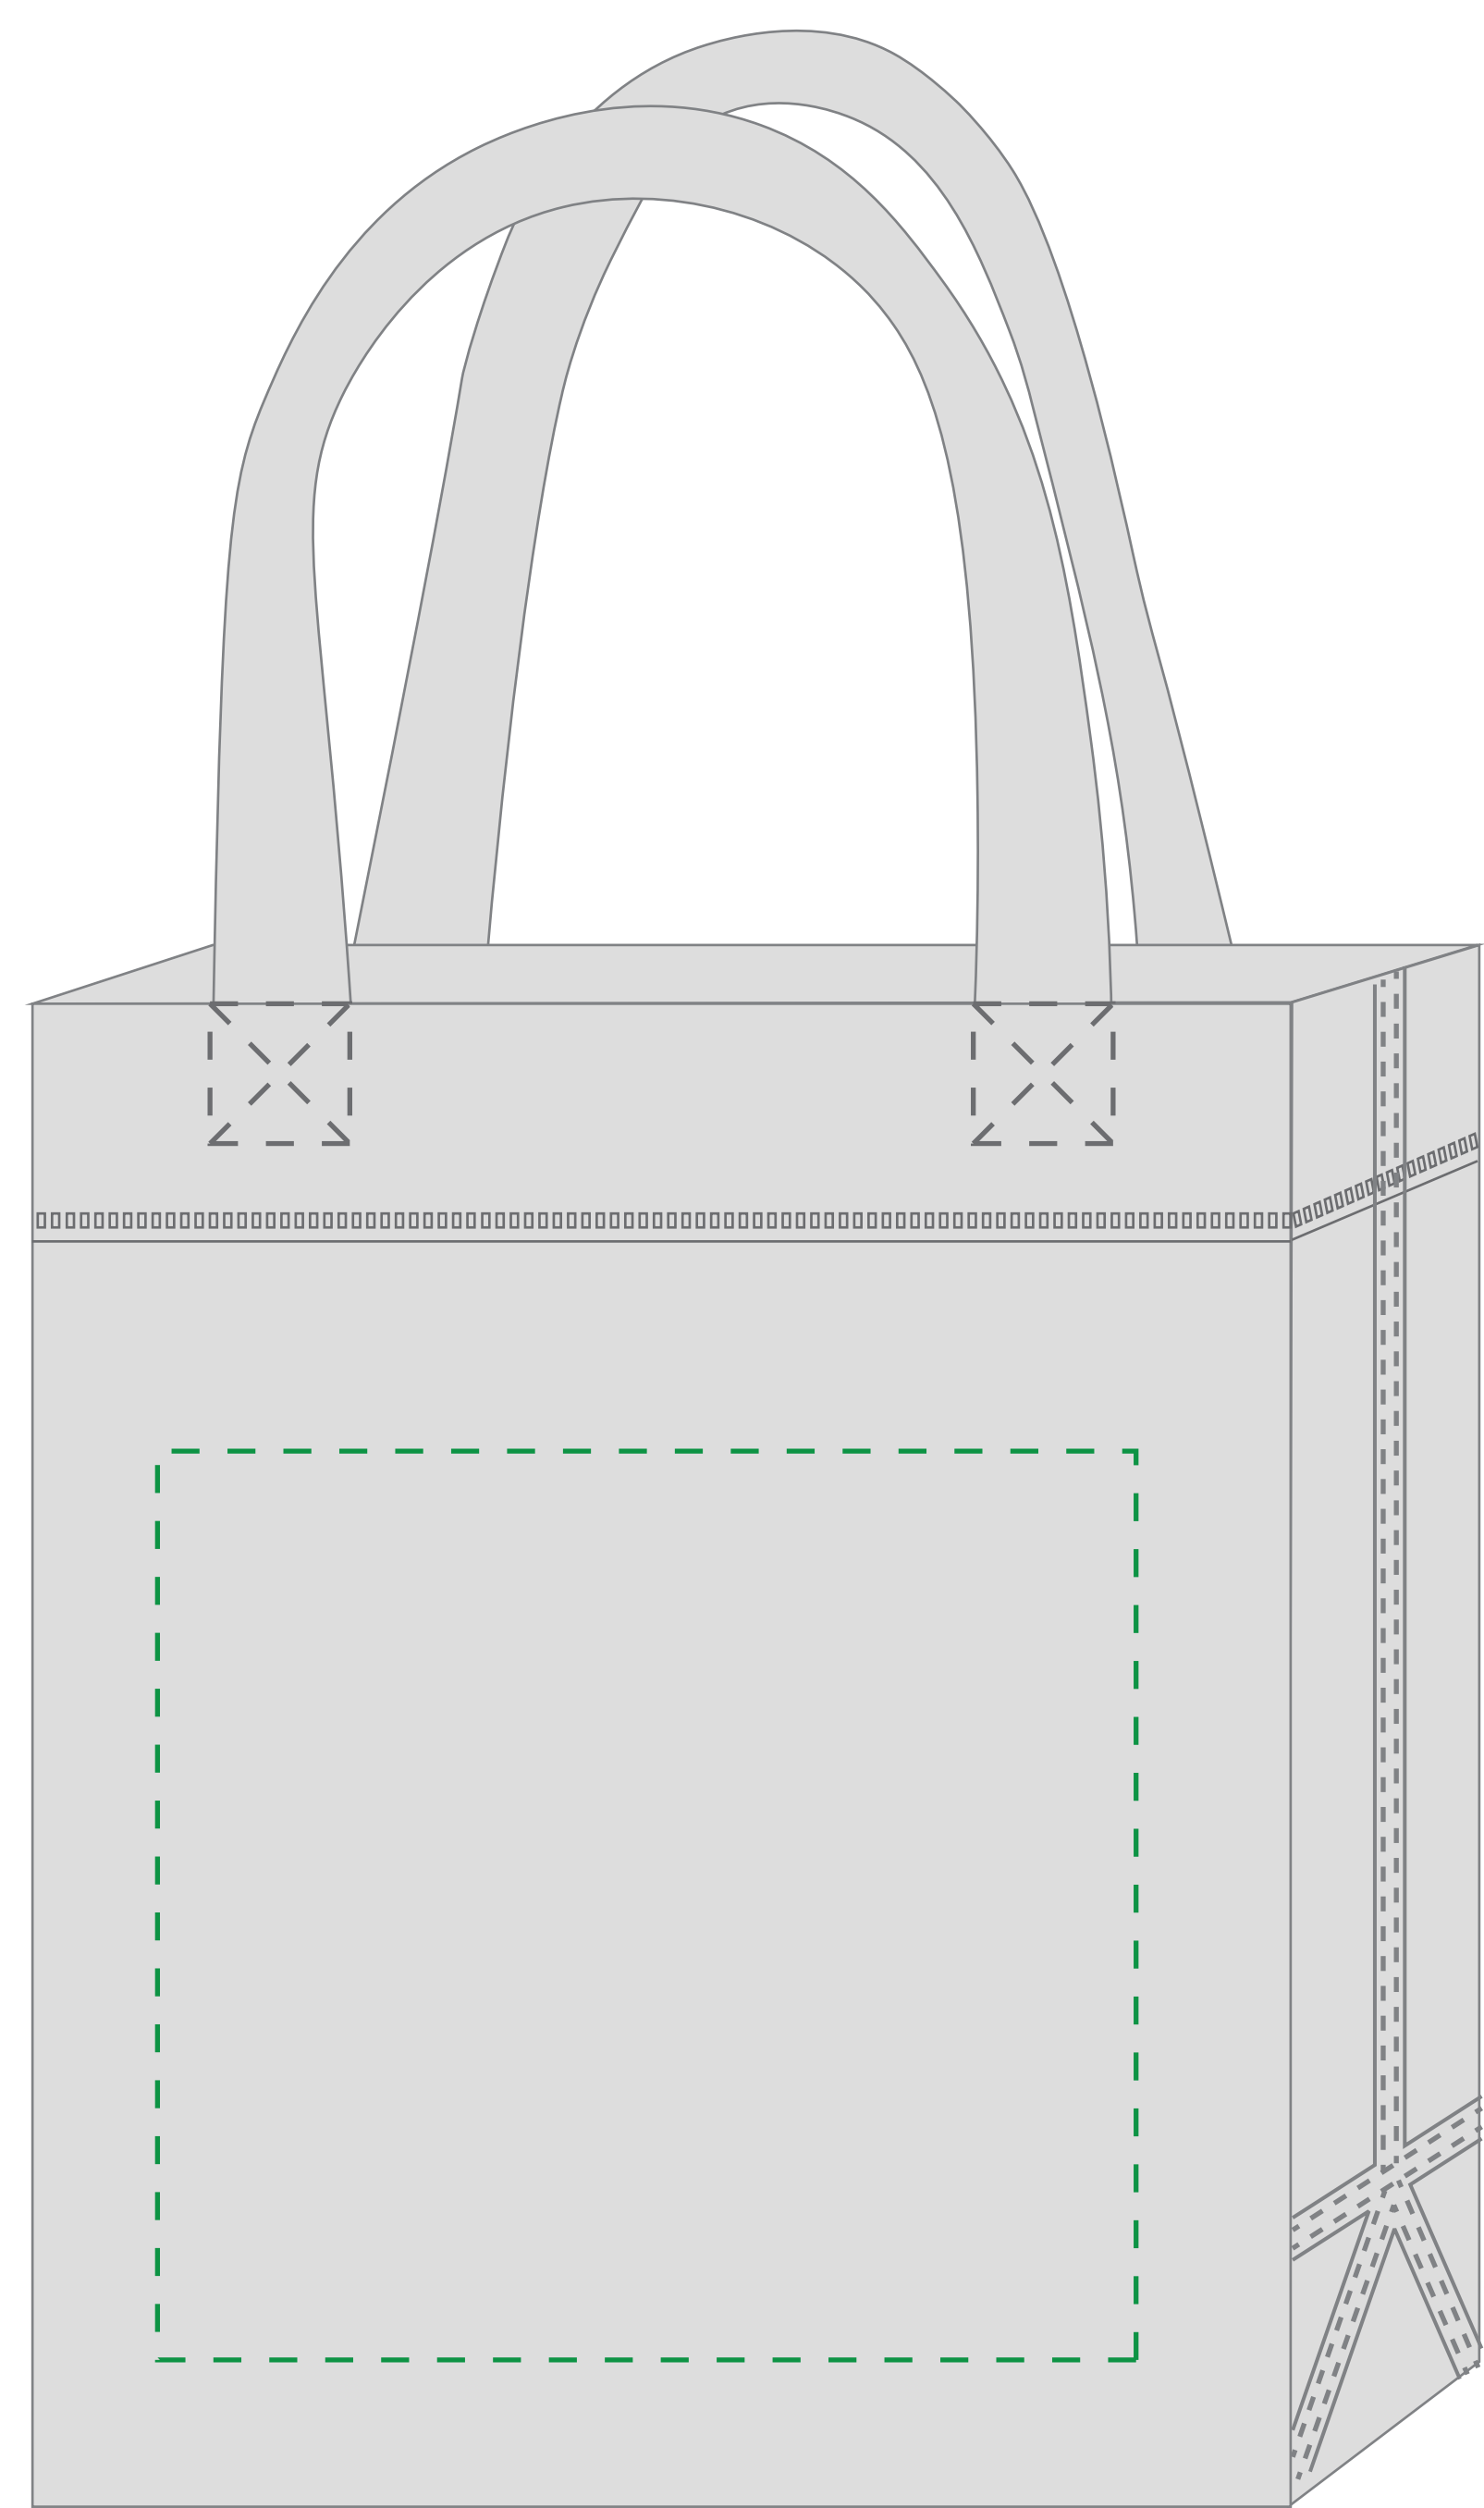

Front

Back

Bag Size: 18cm(W) x 21.5cm(H) x 8cm(D)

Style: SBA (Side Opening Bag)

----- Printing Area : 14cm(W) x 13cm(H)

(Do not print beyond this area)