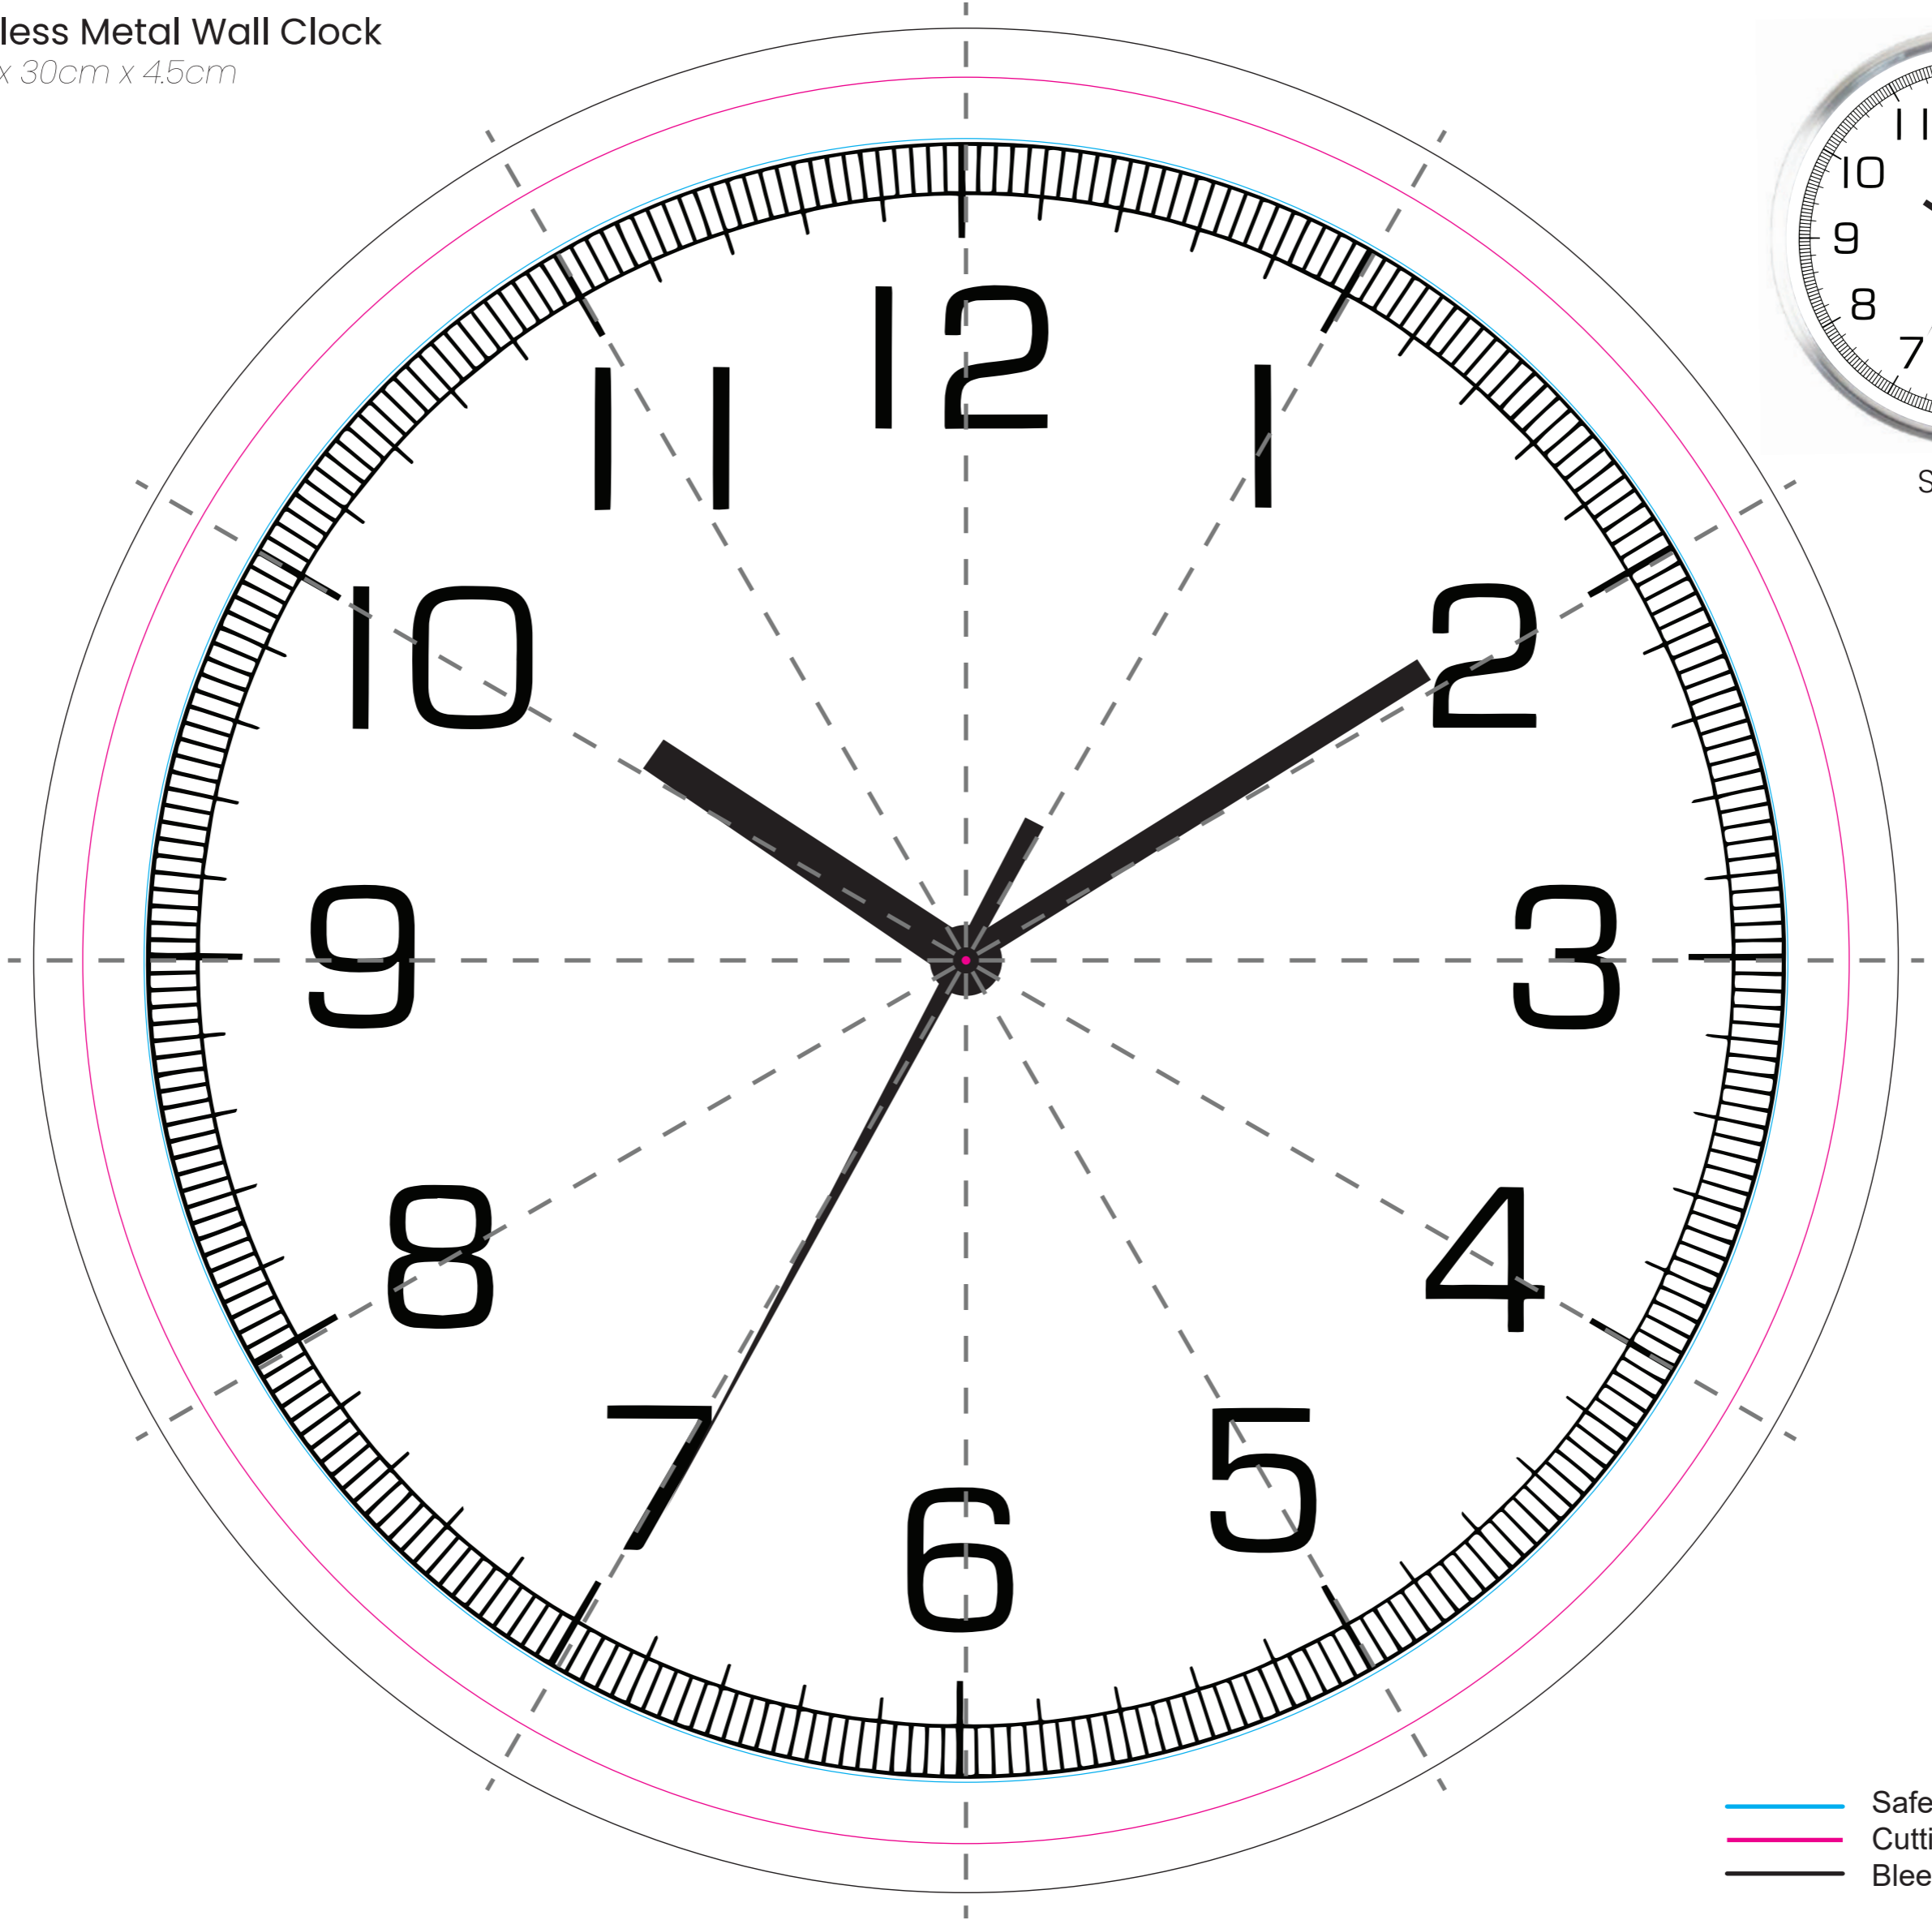

CK0121888 Stainless Metal Wall Clock

Actual Size : 30cm x 30cm x 4.5cm

Sample

-  Safe Area (Artwork)
-  Cutting Line
-  Bleed Area (Background)